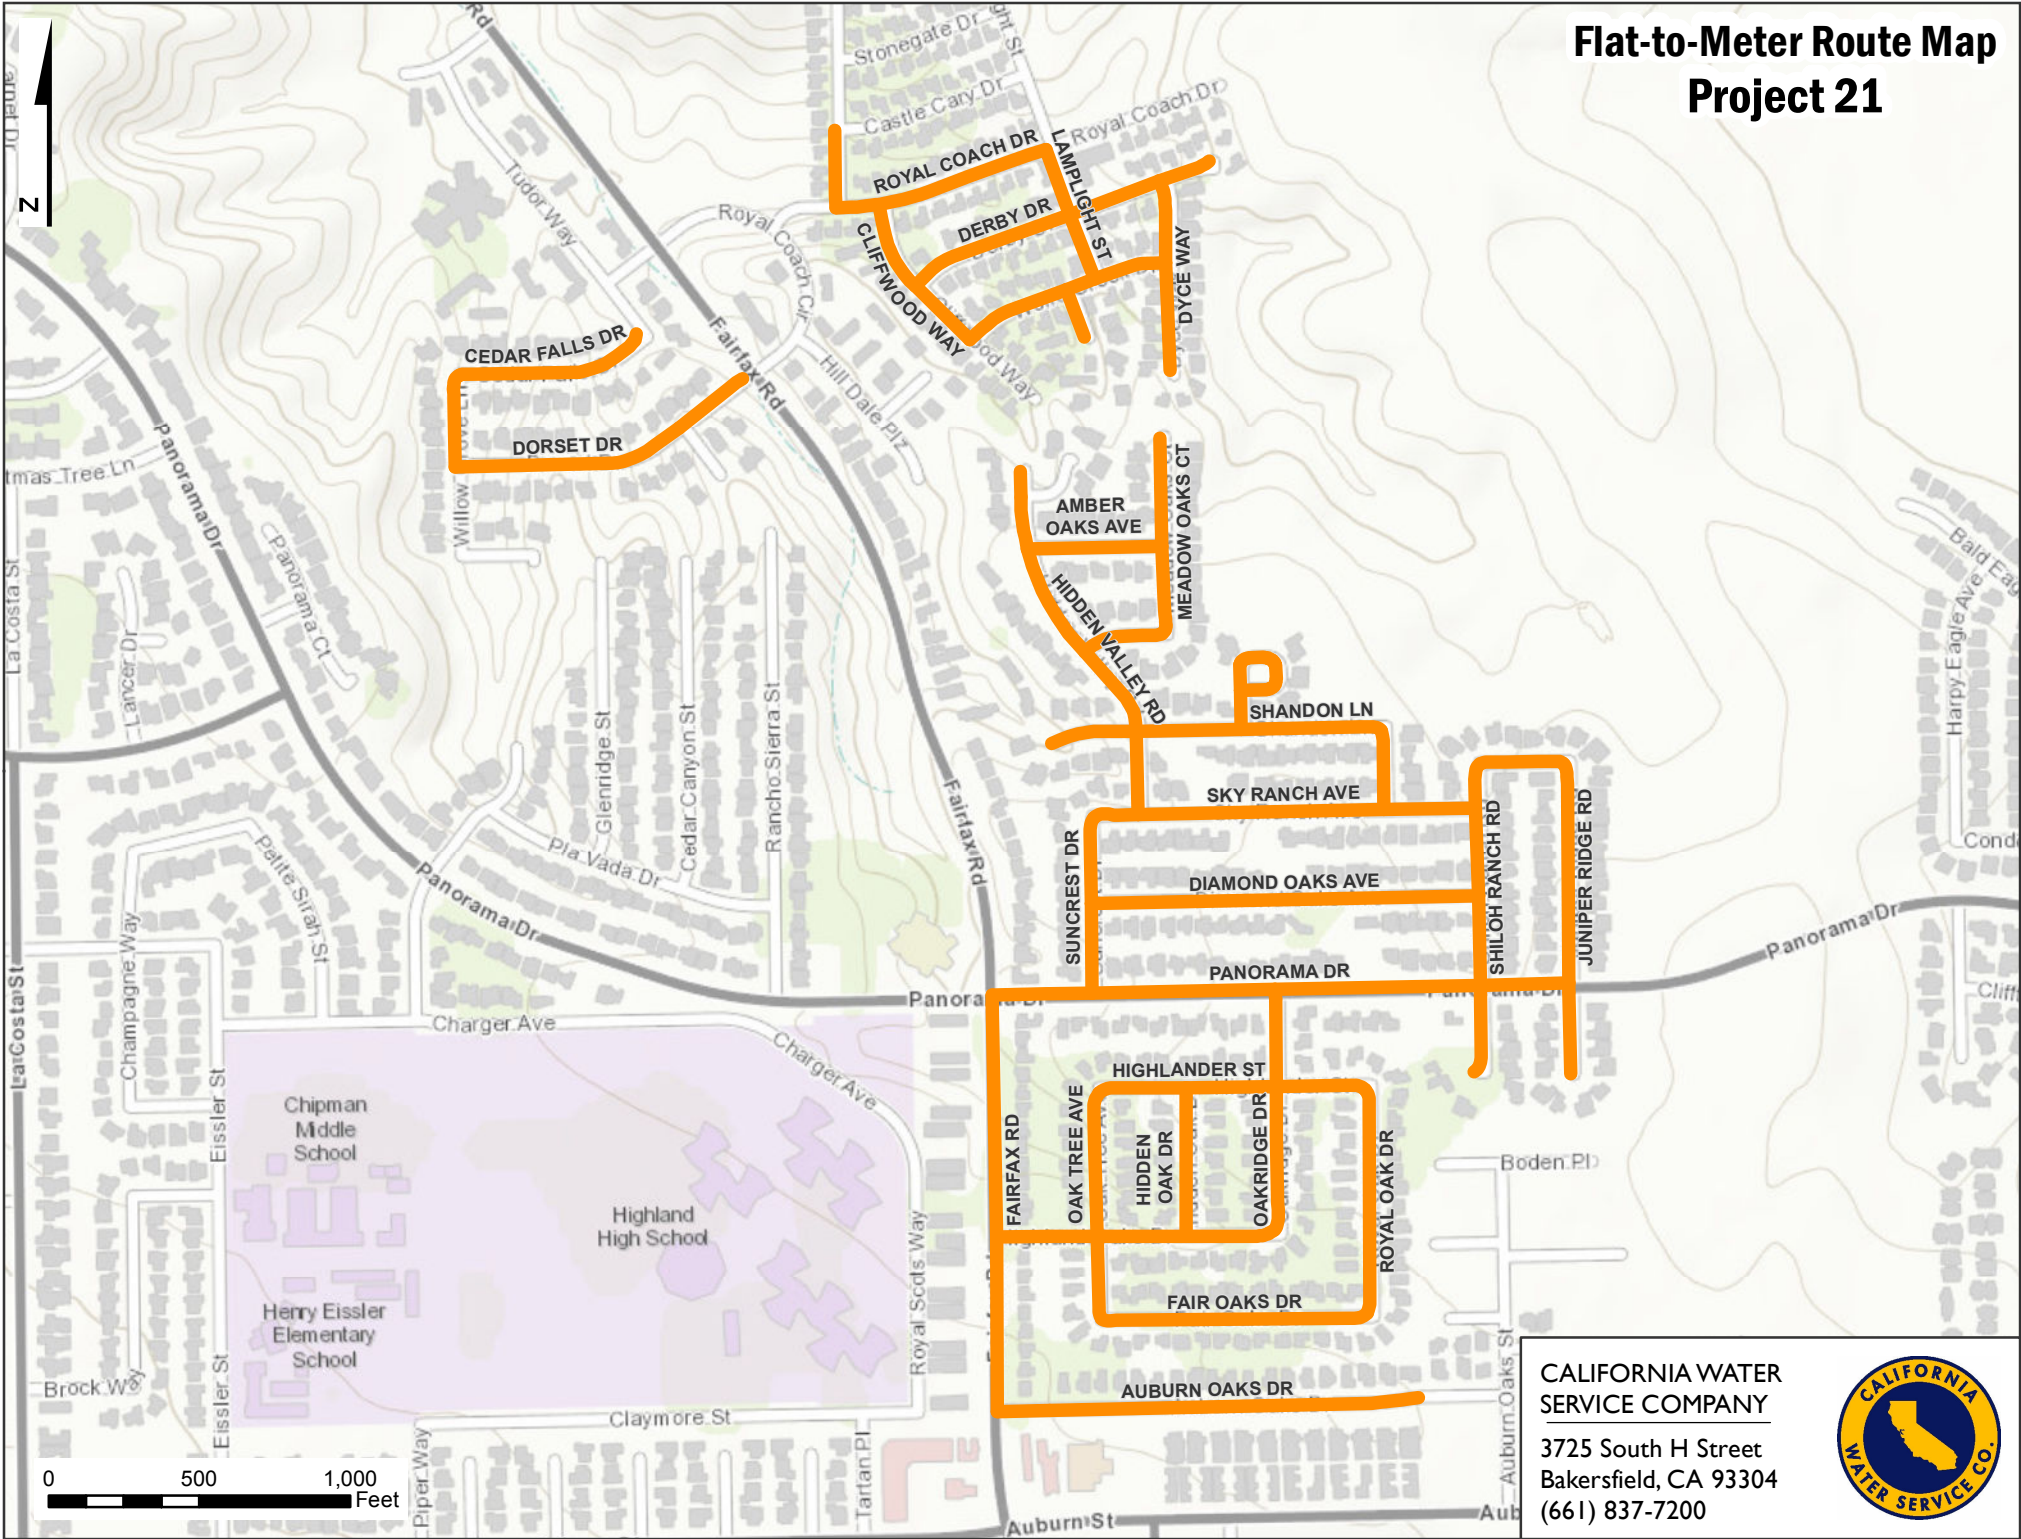

# Flat-to-Meter Route Map Project 21

CALIFORNIA WATER  
SERVICE COMPANY  
3725 South H Street  
Bakersfield, CA 93304  
(661) 837-7200