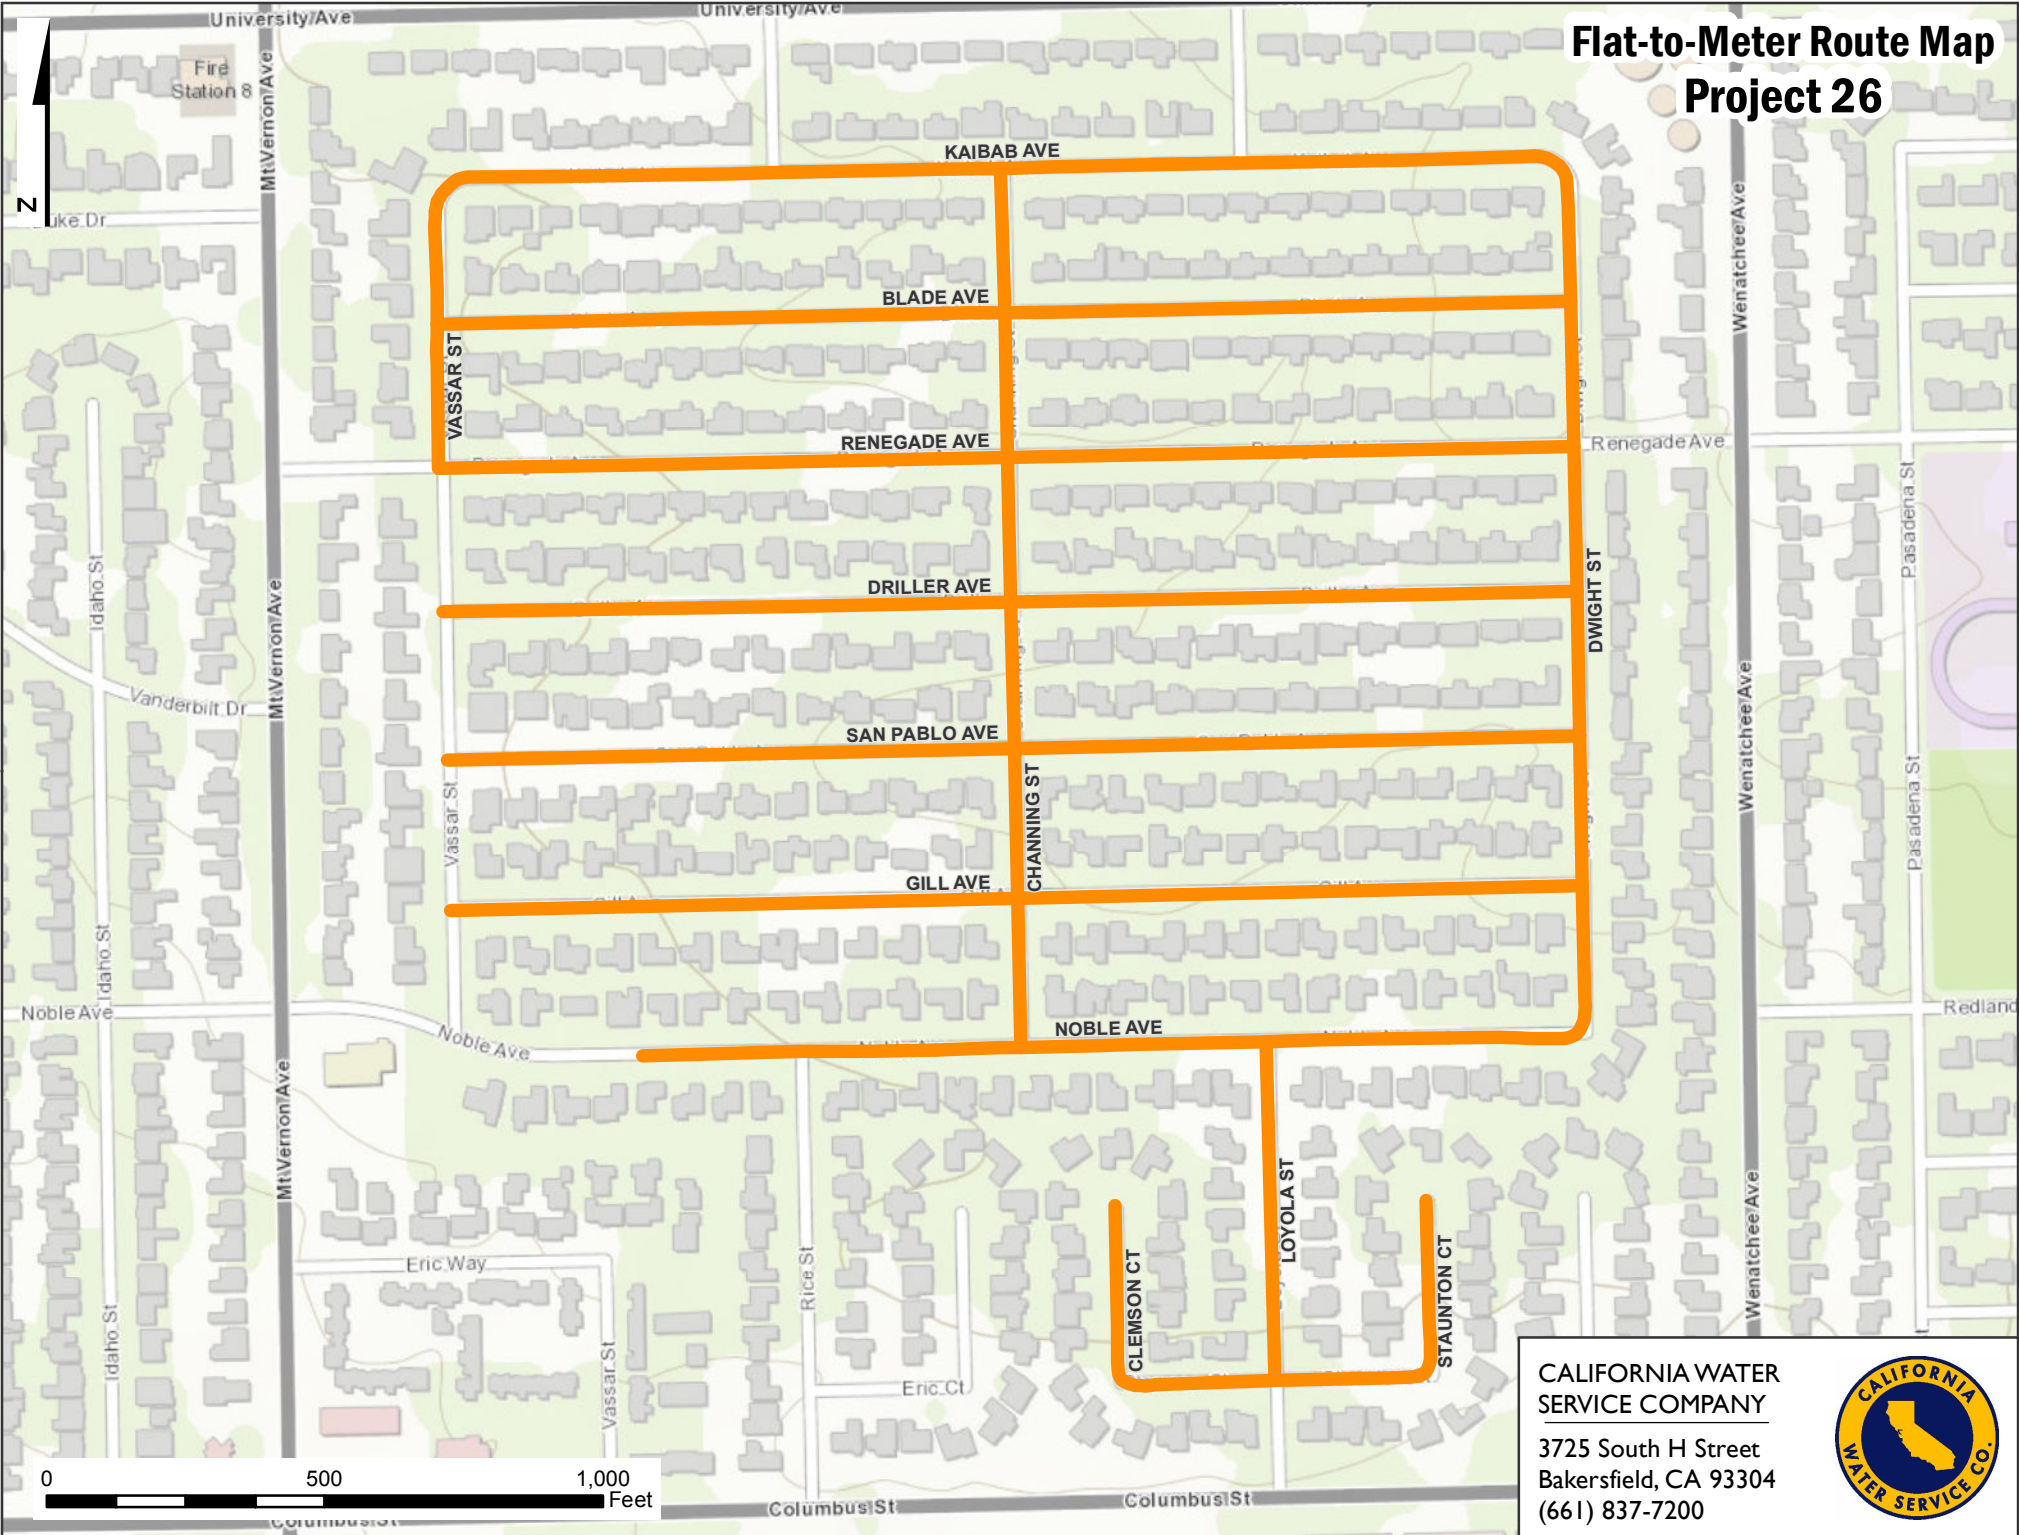

Flat-to-Meter Route Map Project 26

CALIFORNIA WATER
SERVICE COMPANY
3725 South H Street
Bakersfield, CA 93304
(661) 837-7200