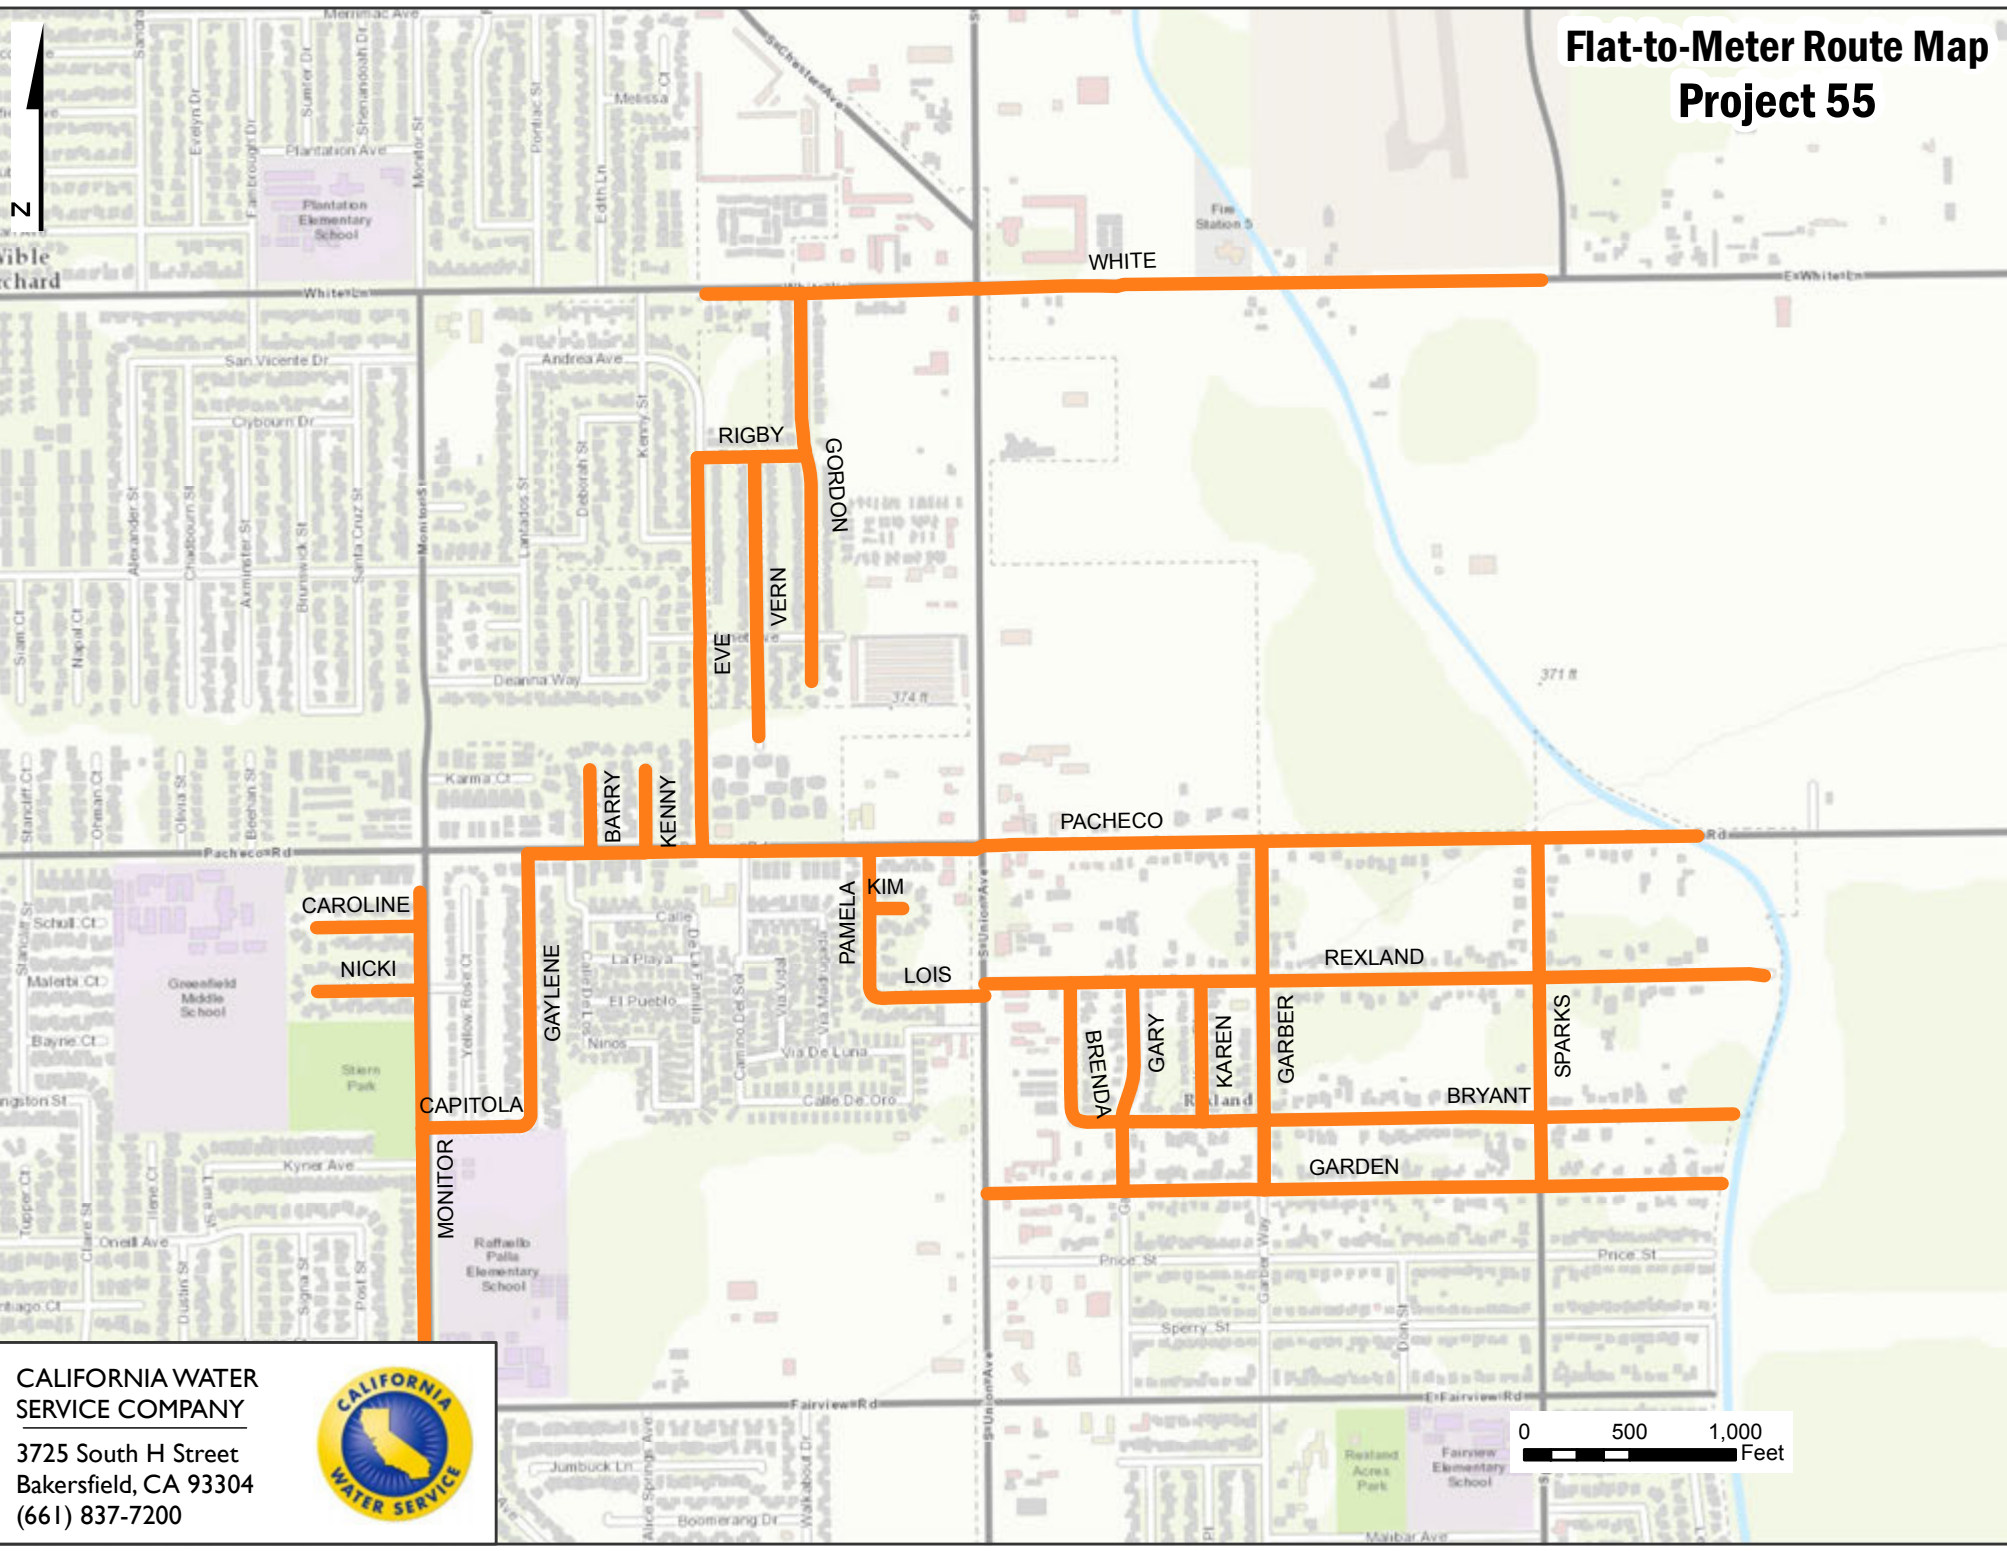

Flat-to-Meter Route Map Project 55

N

CALIFORNIA WATER SERVICE COMPANY
3725 South H Street
Bakersfield, CA 93304
(661) 837-7200