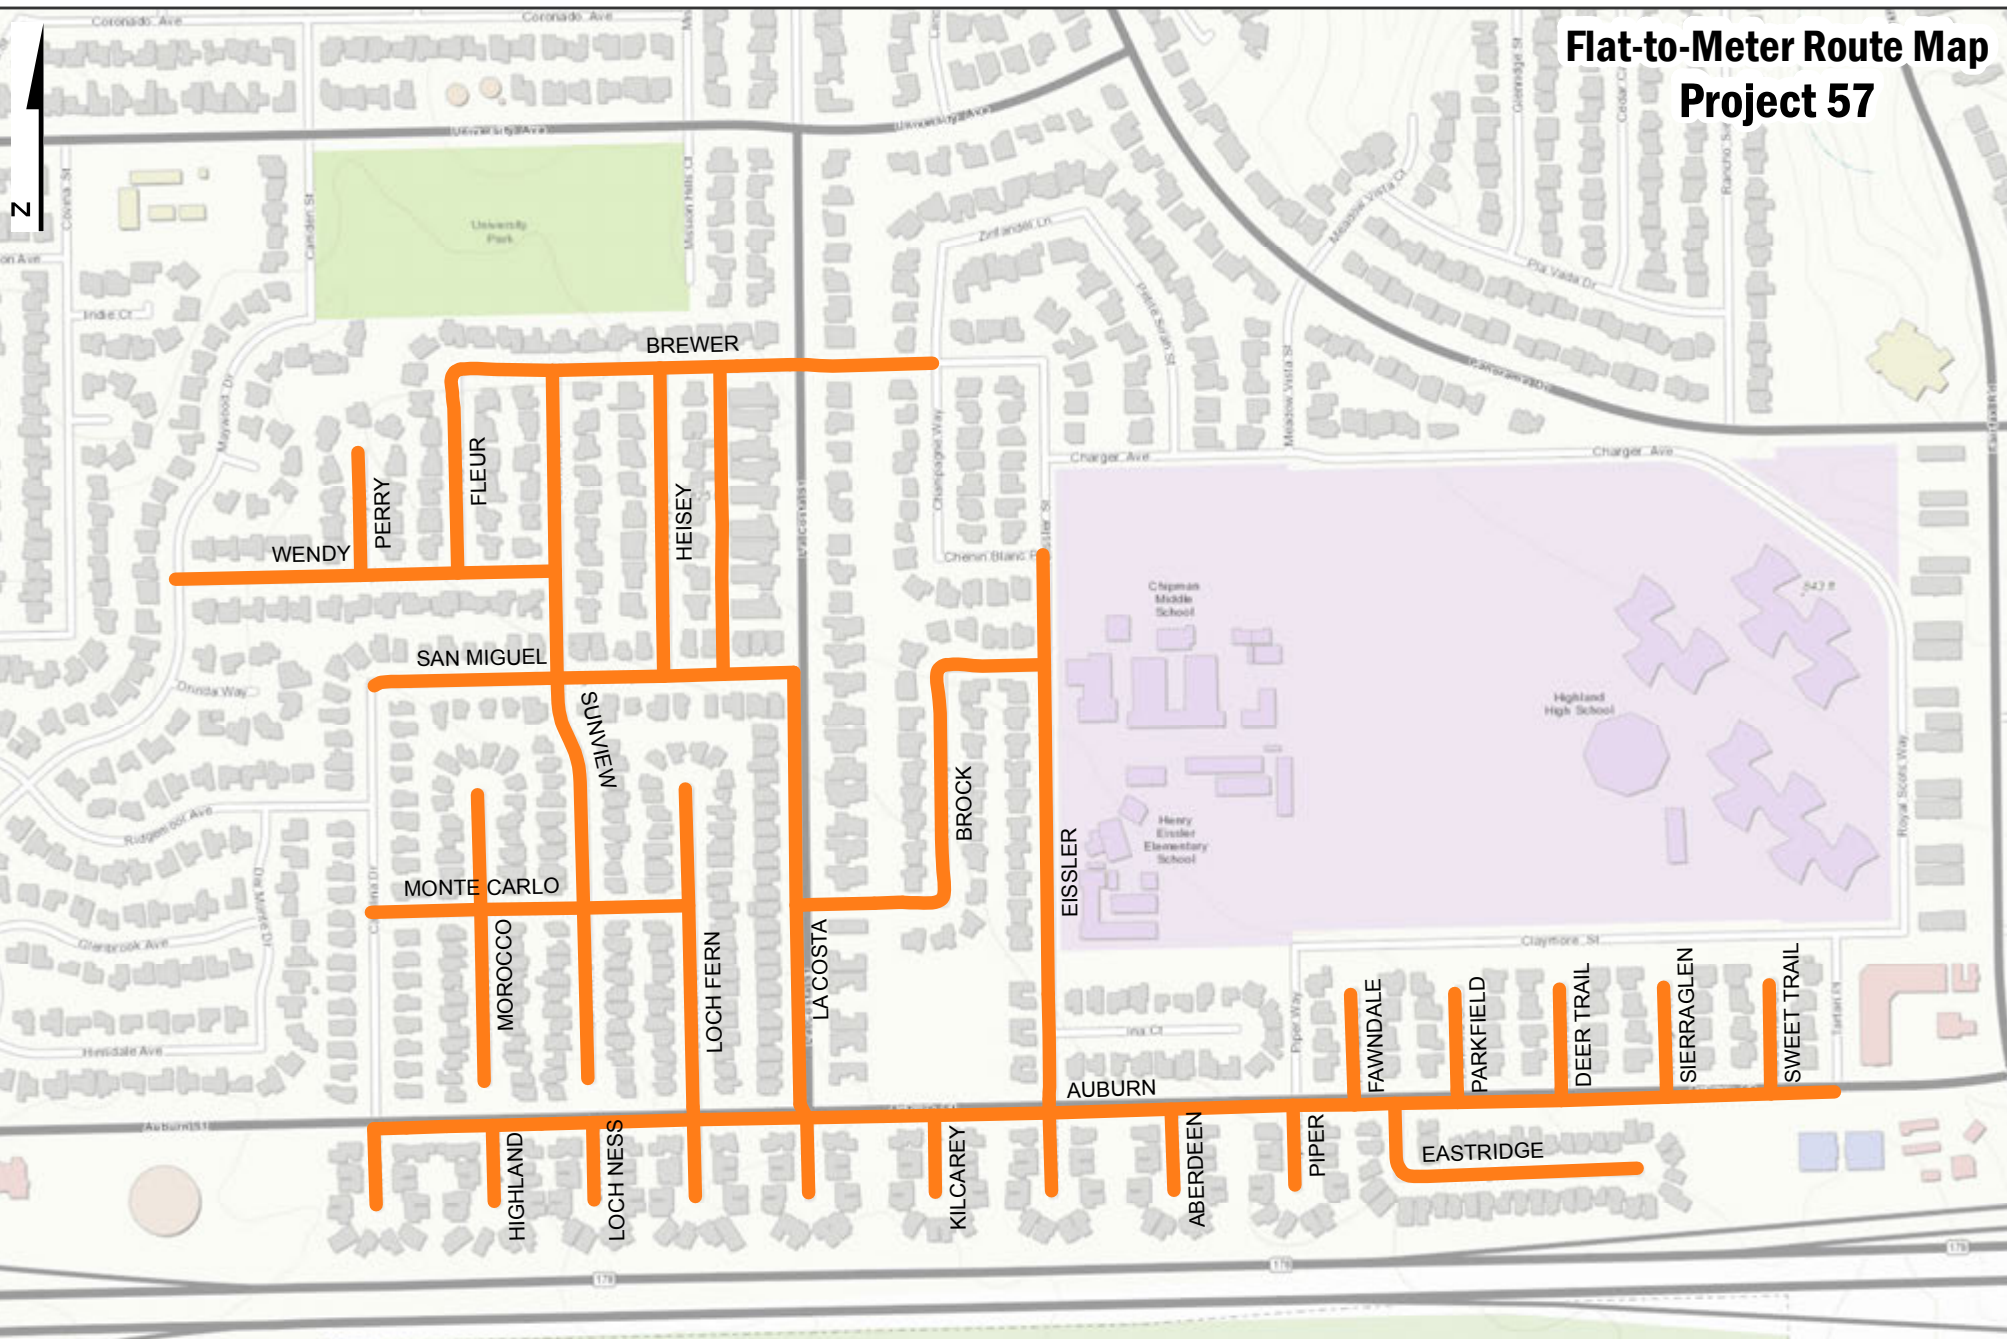

Flat-to-Meter Route Map Project 57

CALIFORNIA WATER
SERVICE COMPANY
3725 South H Street
Bakersfield, CA 93304
(661) 837-7200