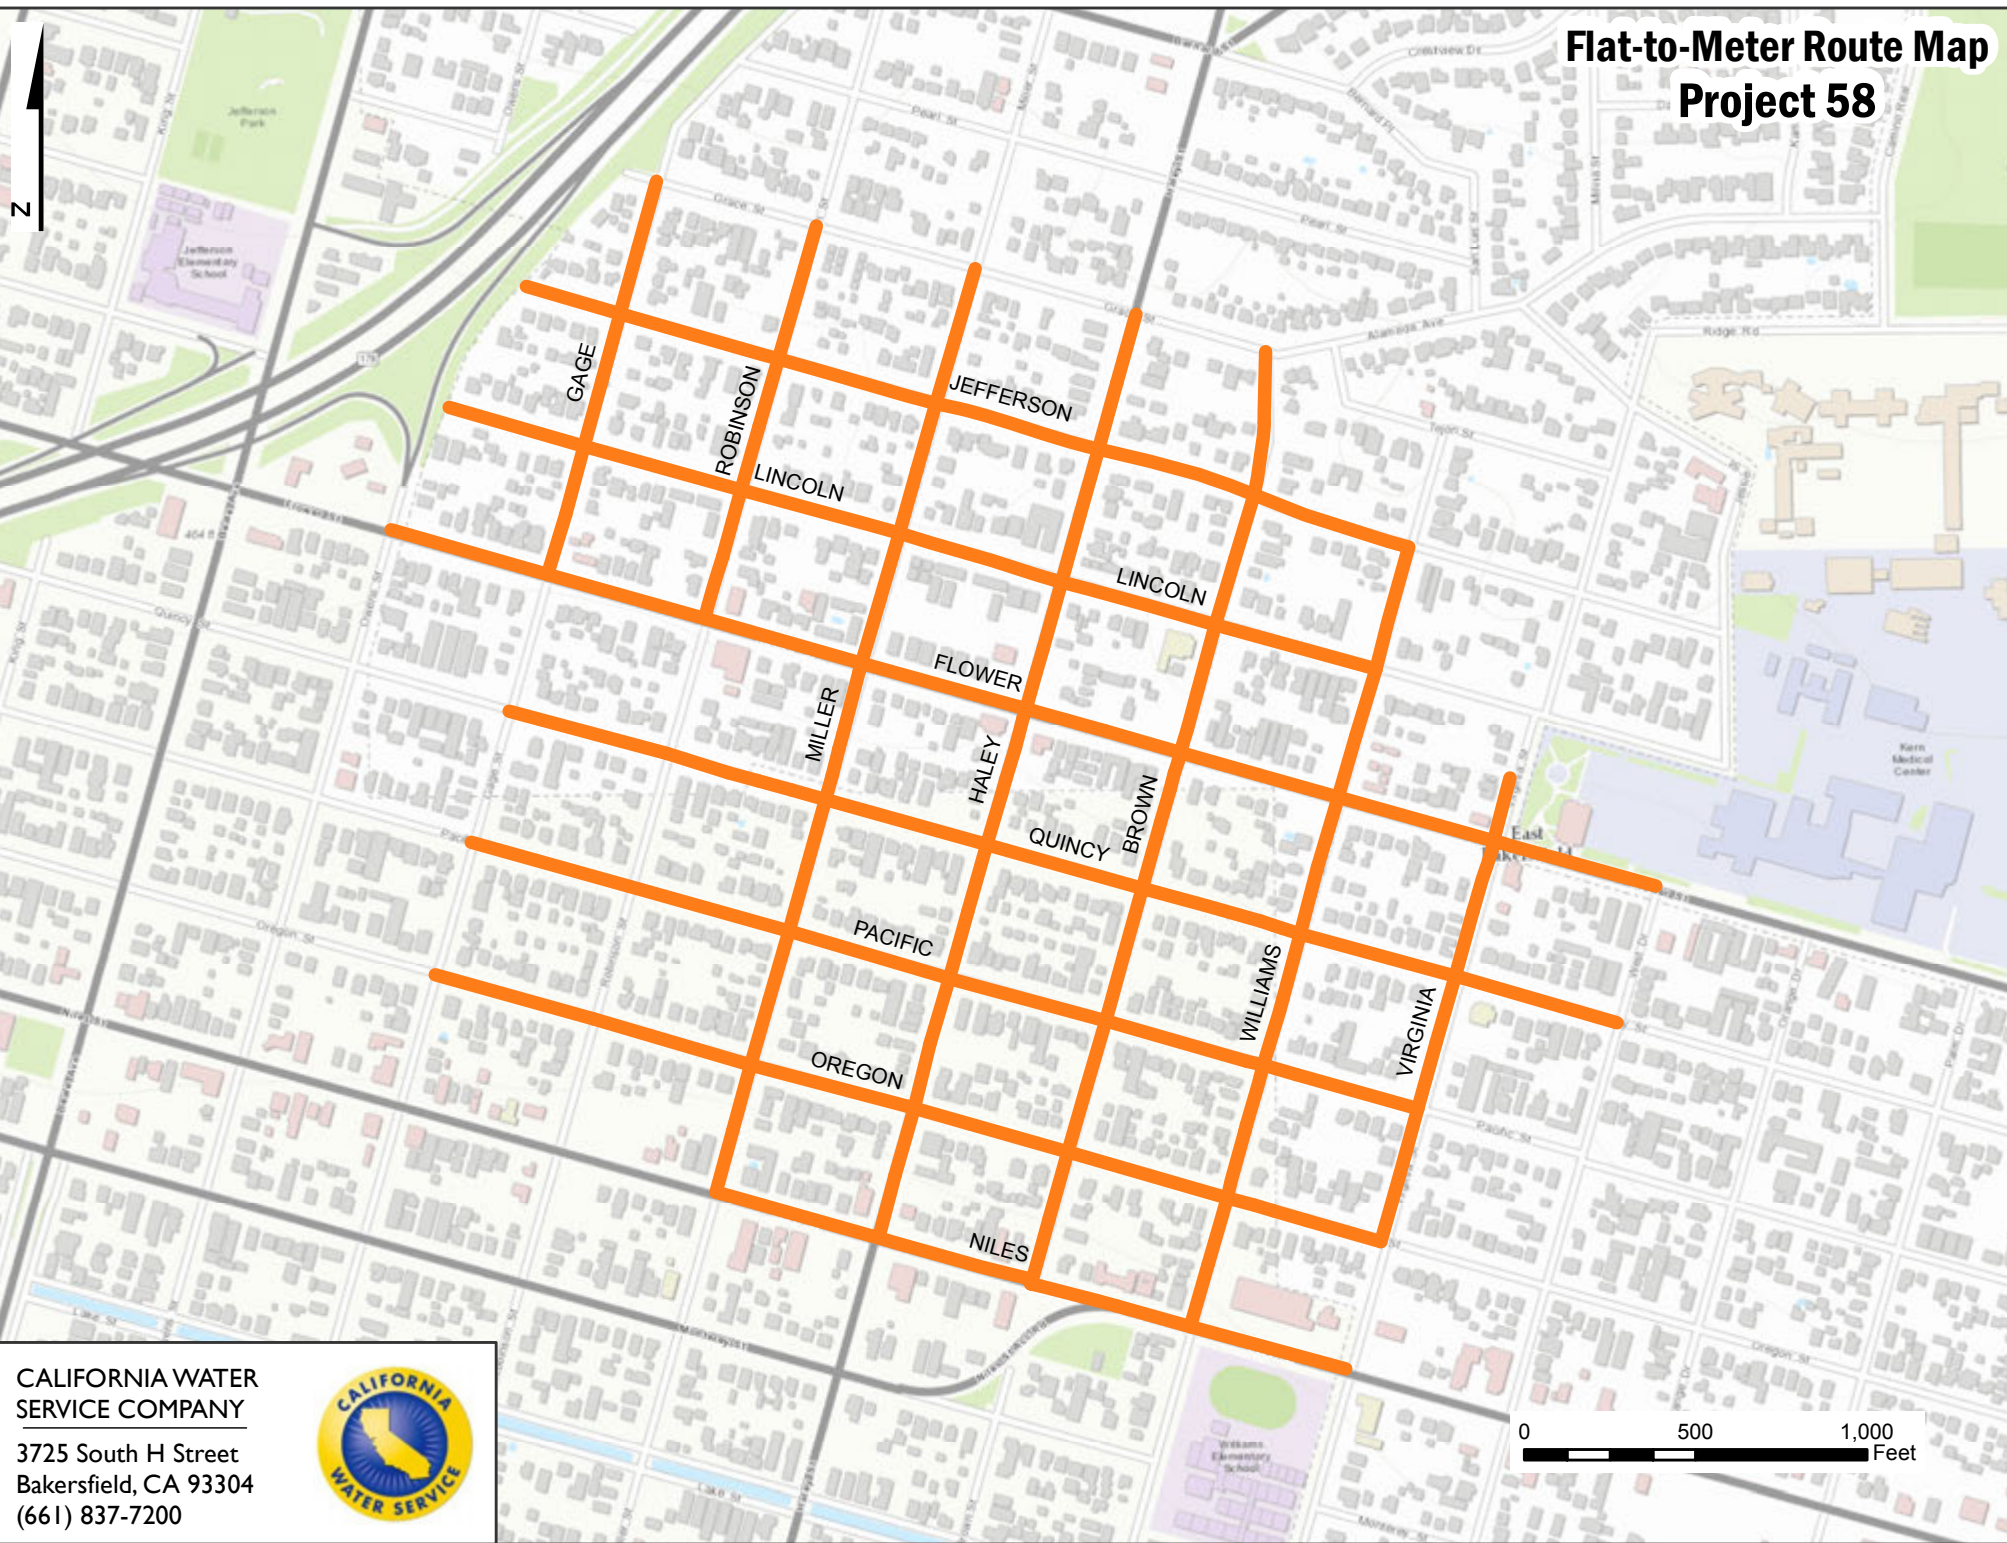

Flat-to-Meter Route Map Project 58

CALIFORNIA WATER
SERVICE COMPANY
3725 South H Street
Bakersfield, CA 93304
(661) 837-7200

0 500 1,000
Feet