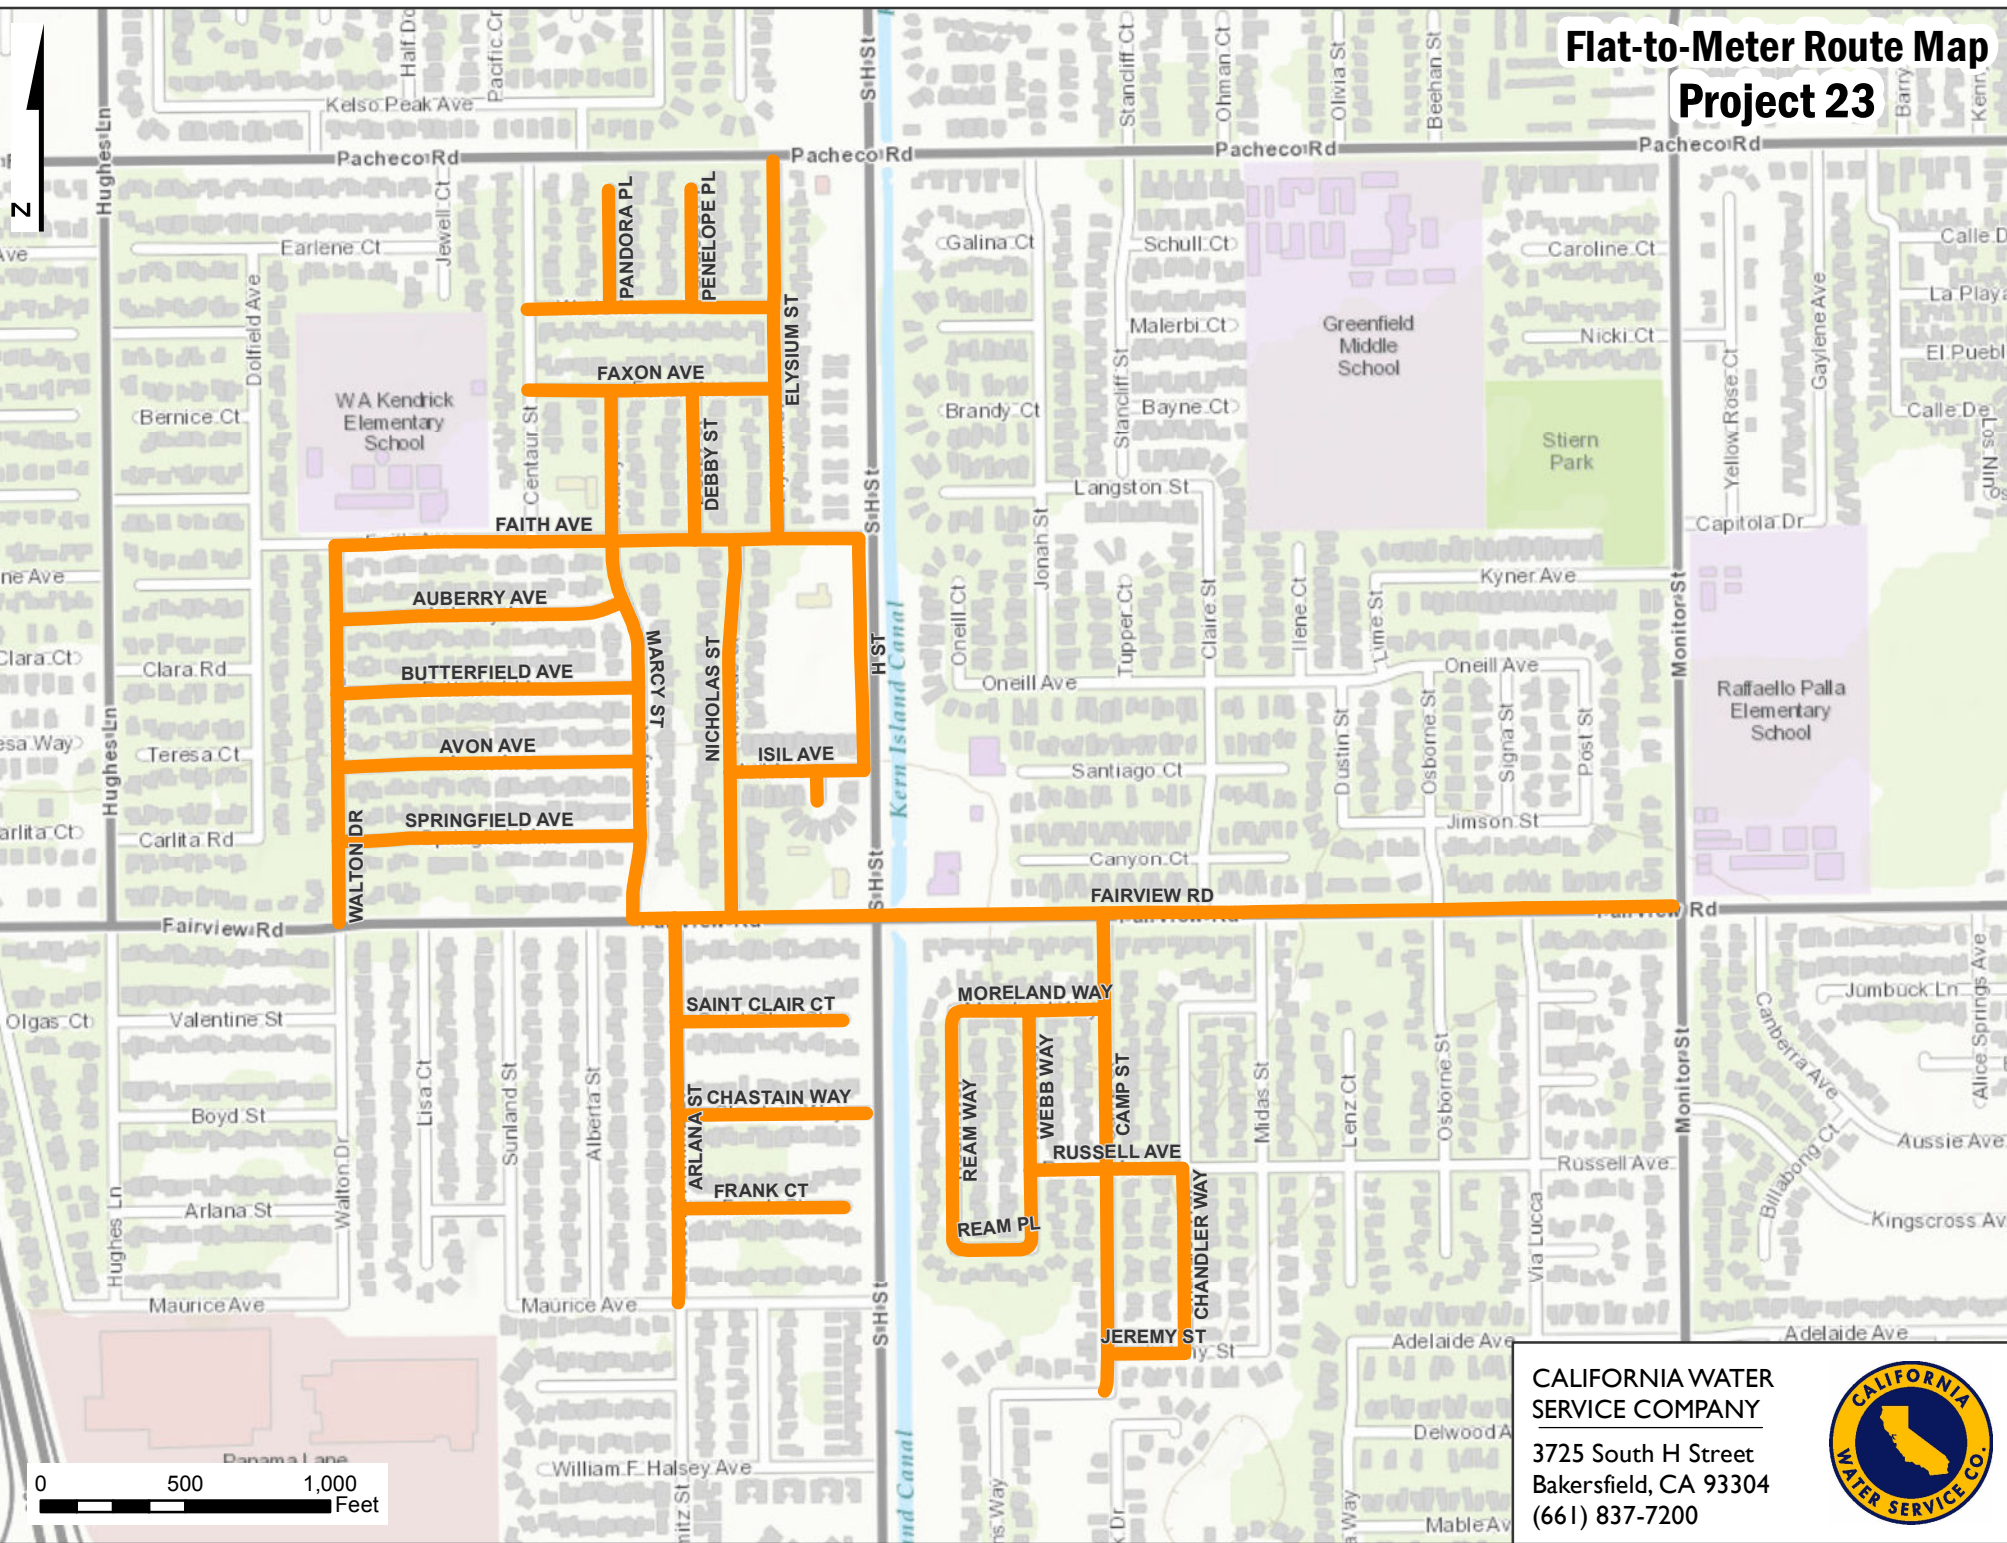

Flat-to-Meter Route Map Project 23

CALIFORNIA WATER SERVICE COMPANY
3725 South H Street
Bakersfield, CA 93304
(661) 837-7200