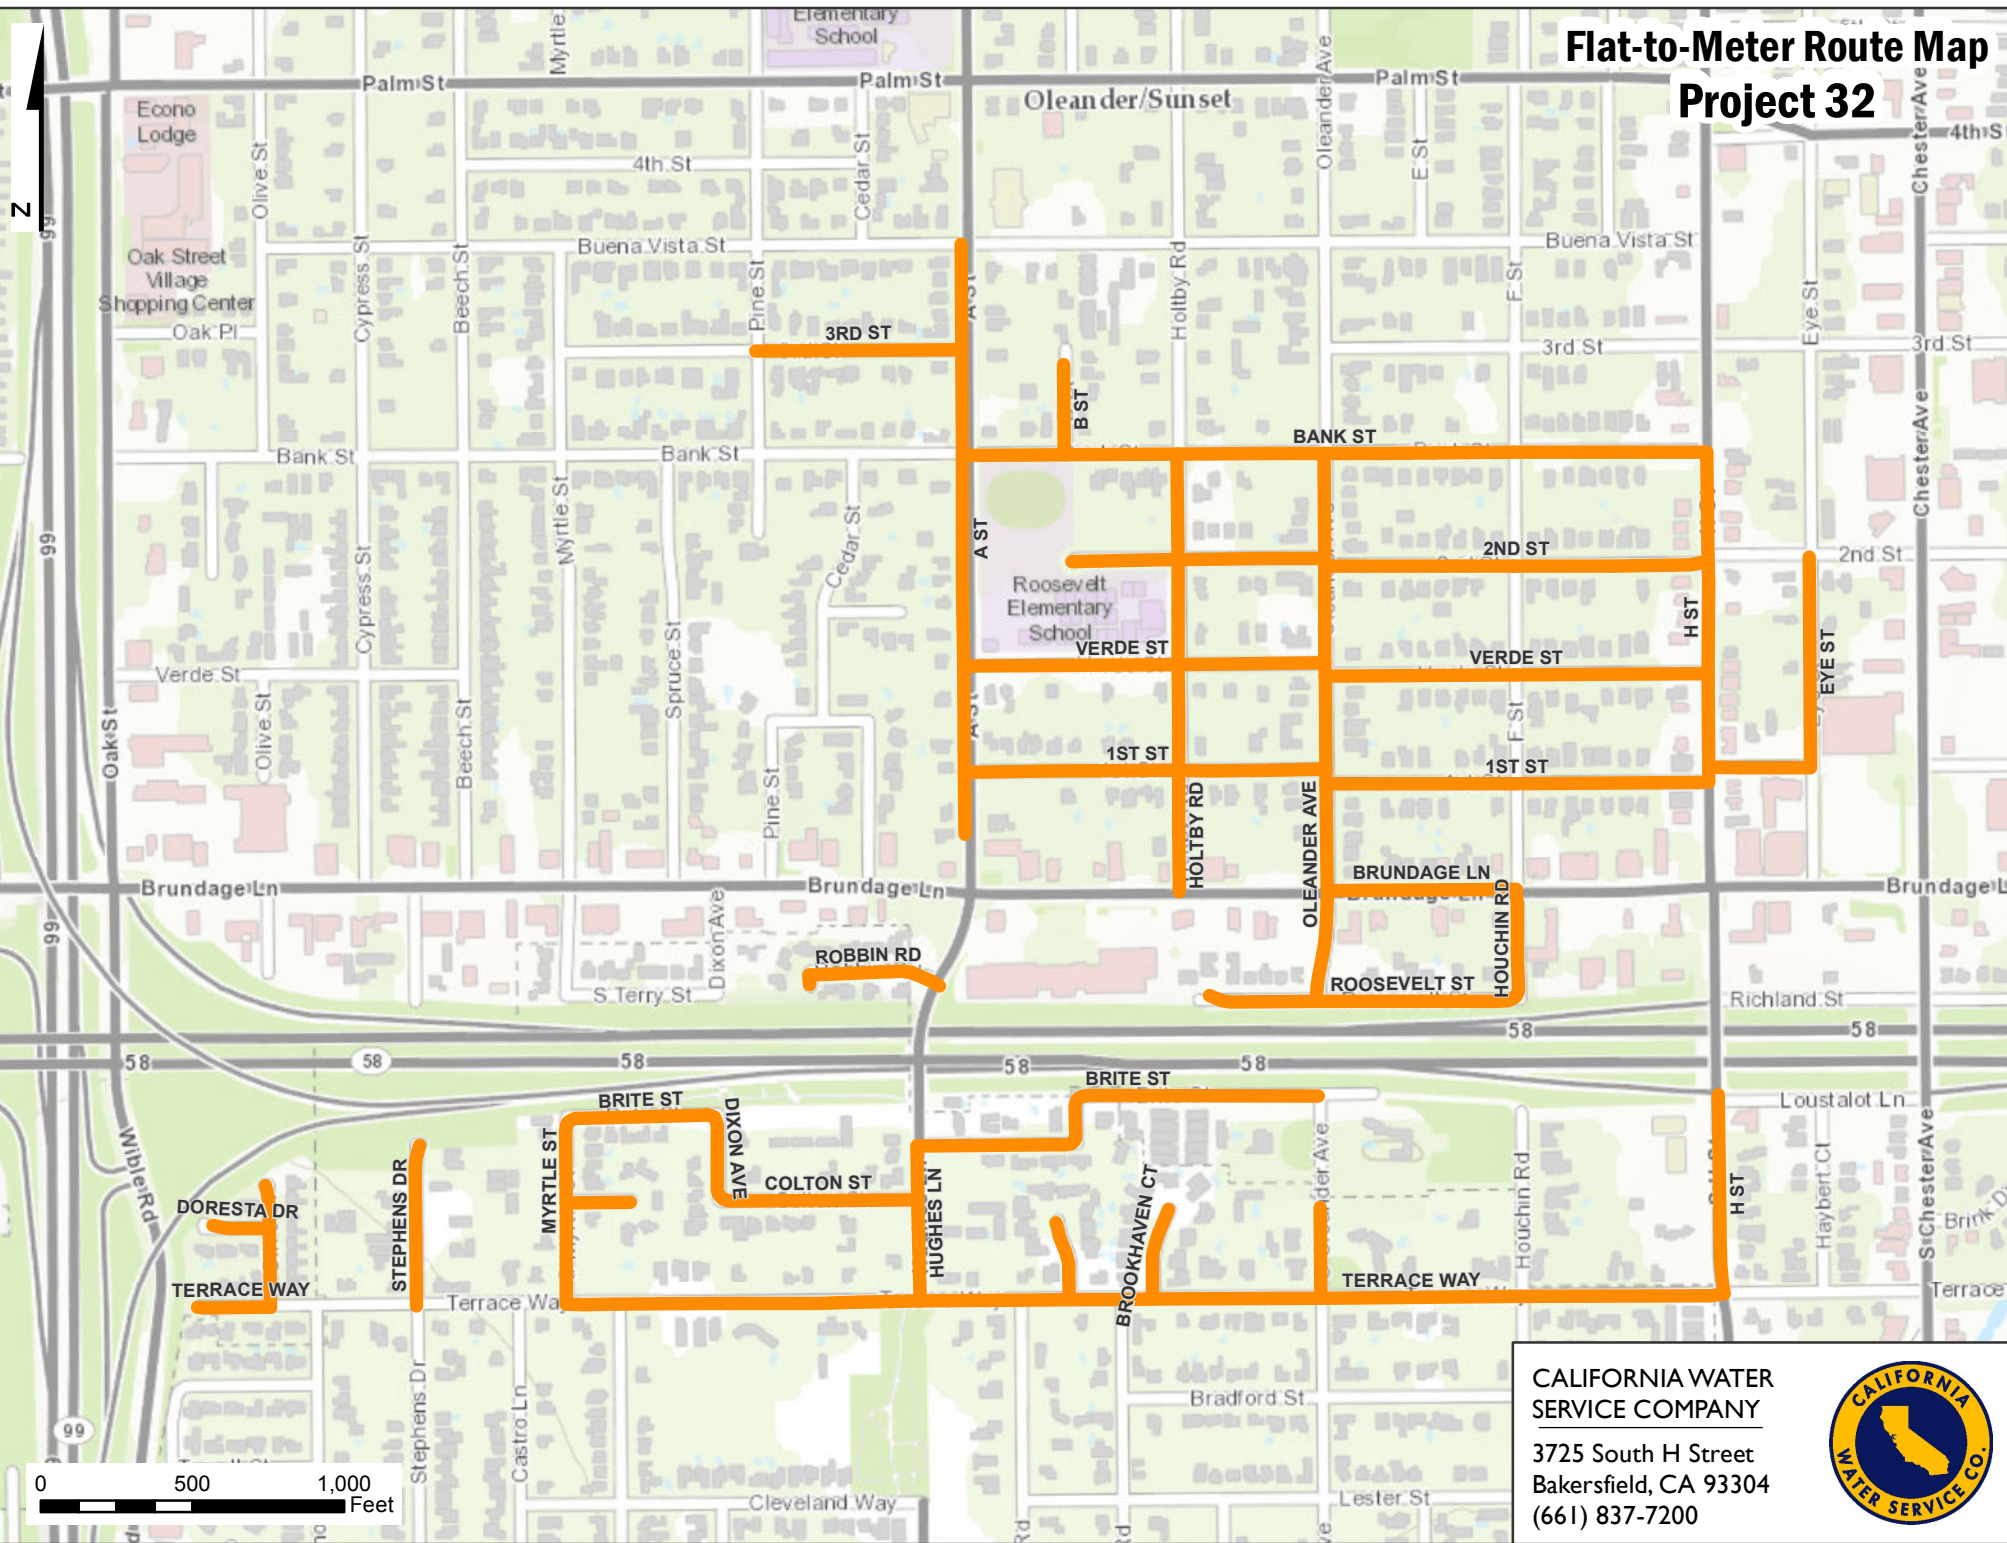

Flat-to-Meter Route Map Project 32

CALIFORNIA WATER SERVICE COMPANY
3725 South H Street
Bakersfield, CA 93304
(661) 837-7200