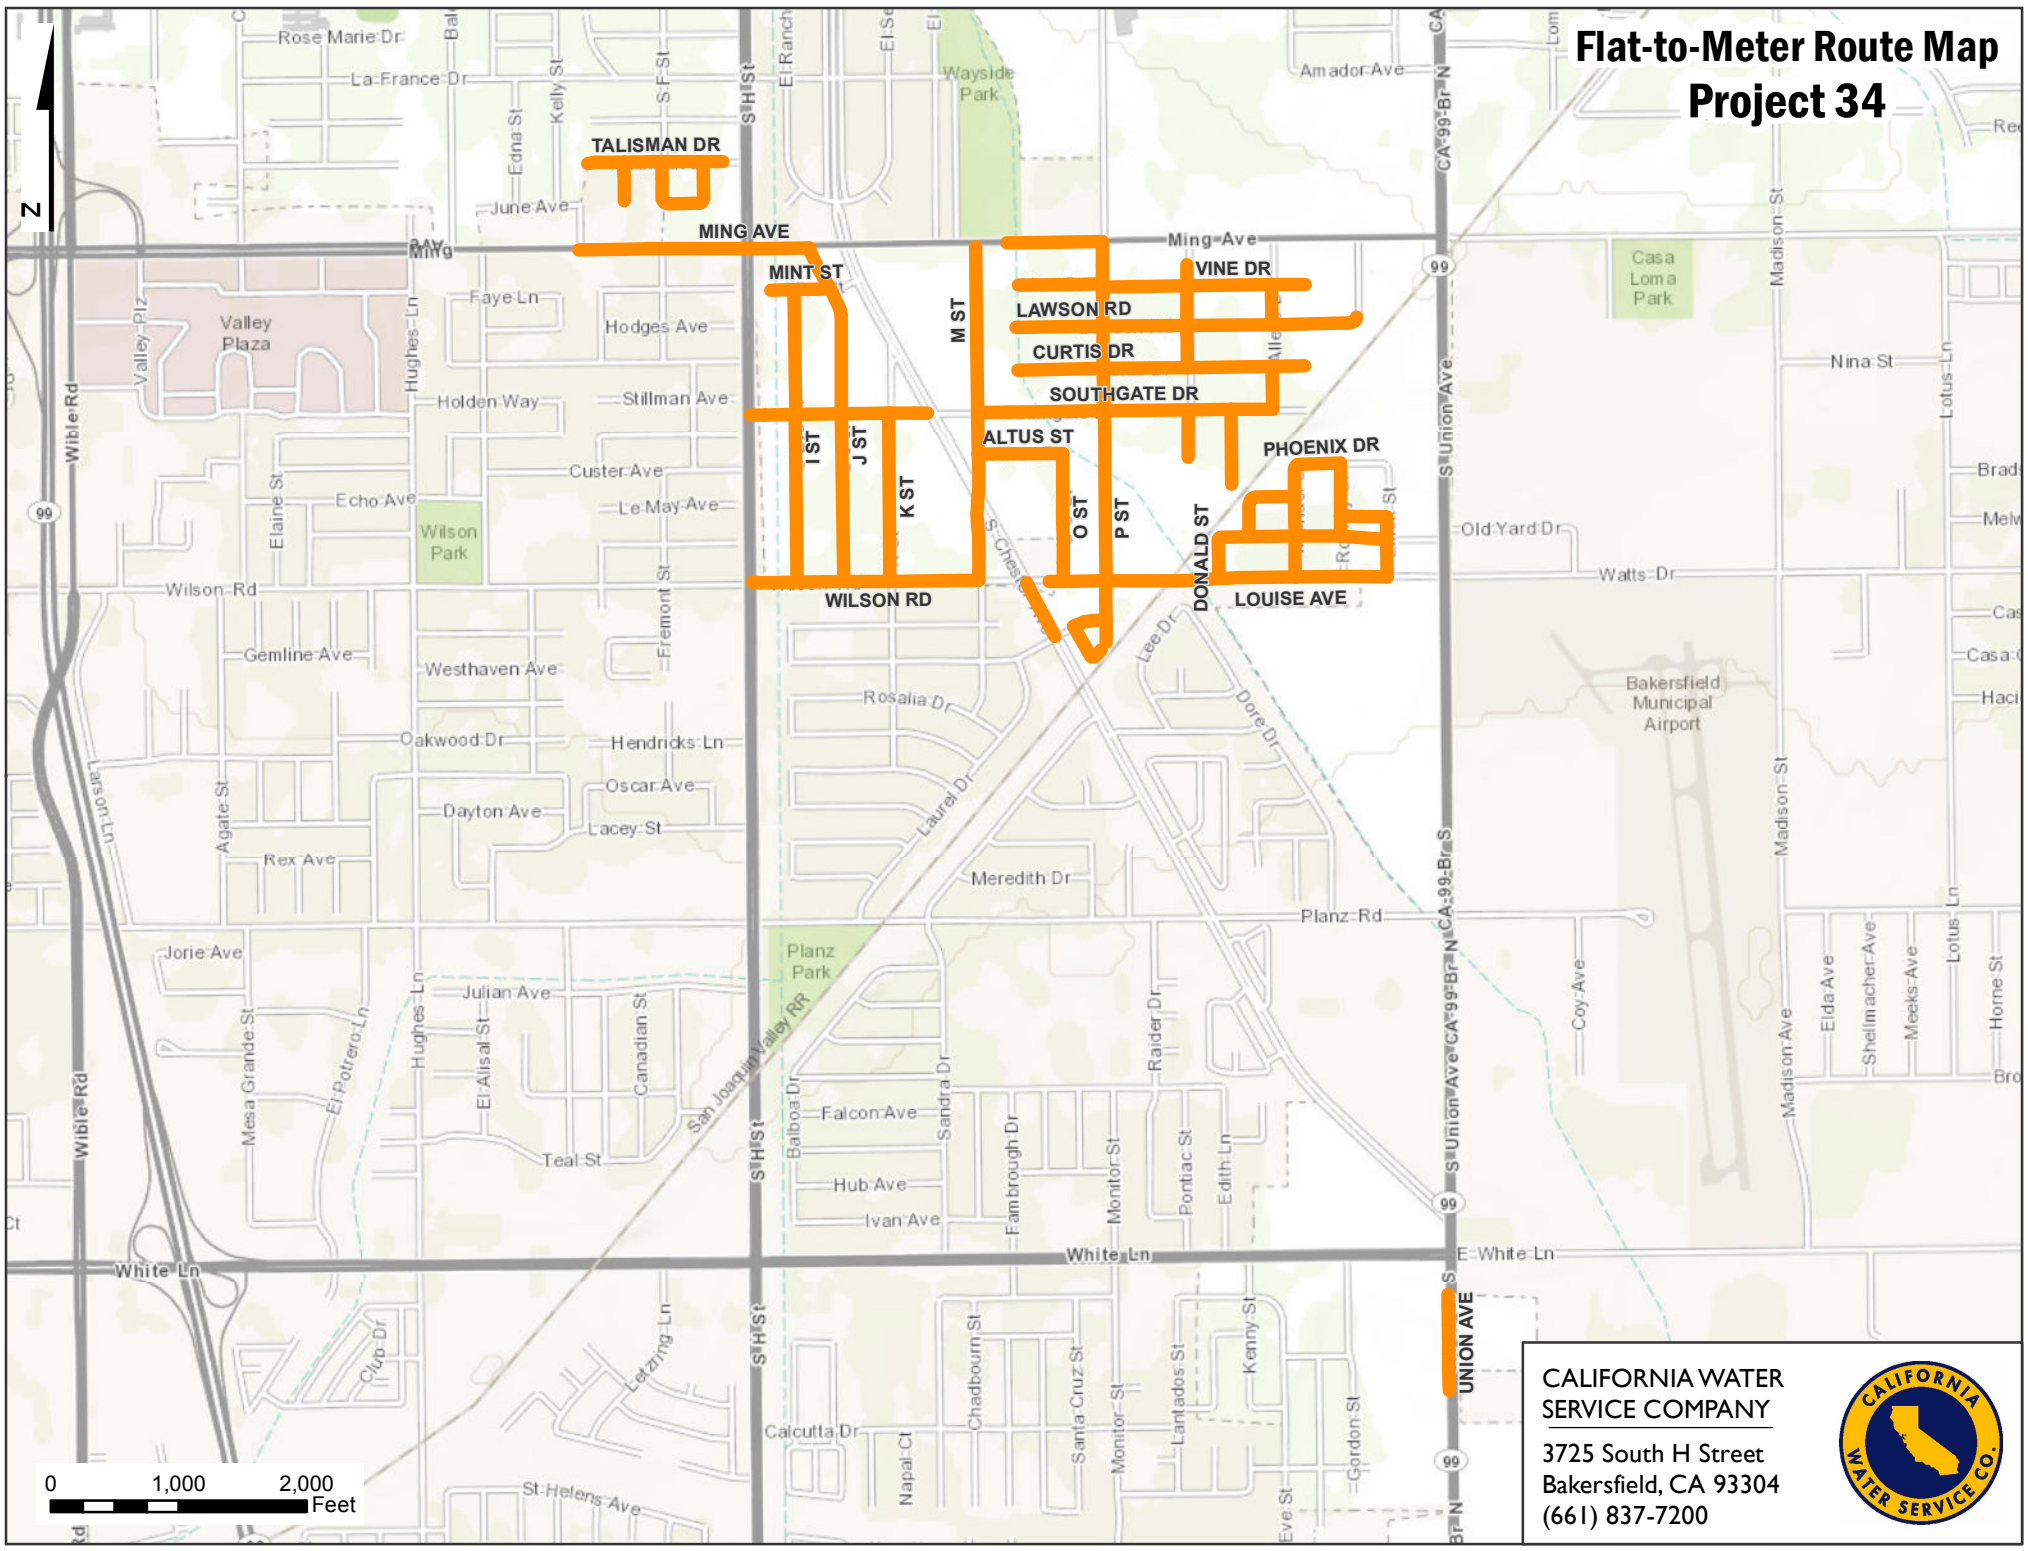

# Flat-to-Meter Route Map Project 34

CALIFORNIA WATER SERVICE COMPANY  
3725 South H Street  
Bakersfield, CA 93304  
(661) 837-7200