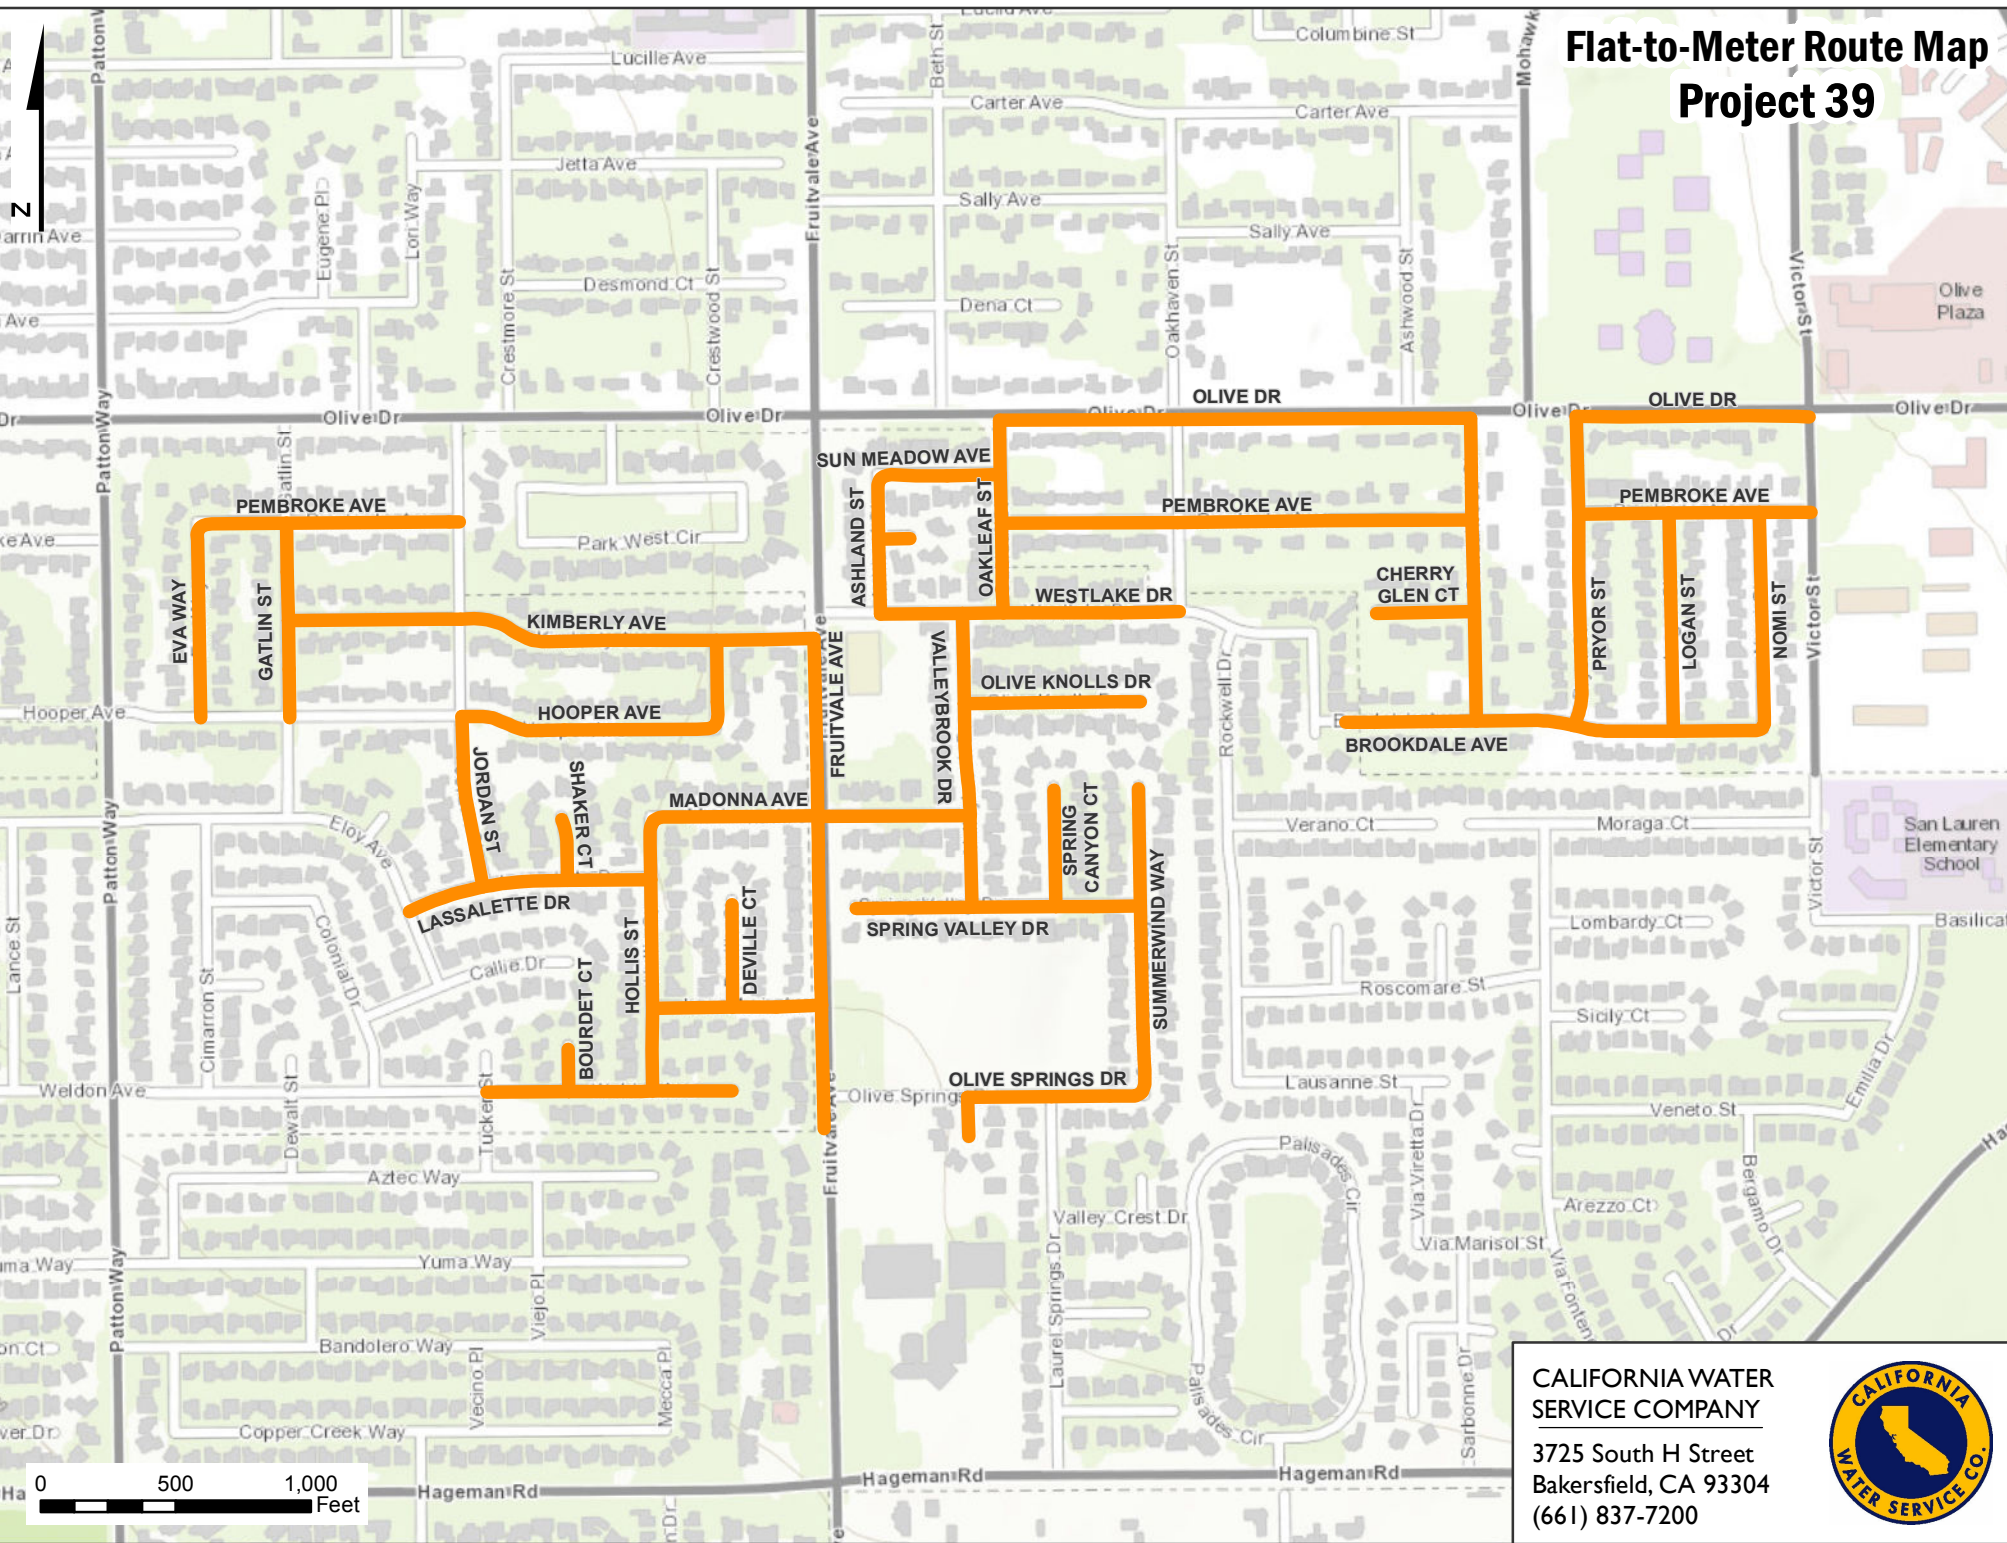

Flat-to-Meter Route Map Project 39

CALIFORNIA WATER SERVICE COMPANY
3725 South H Street
Bakersfield, CA 93304
(661) 837-7200