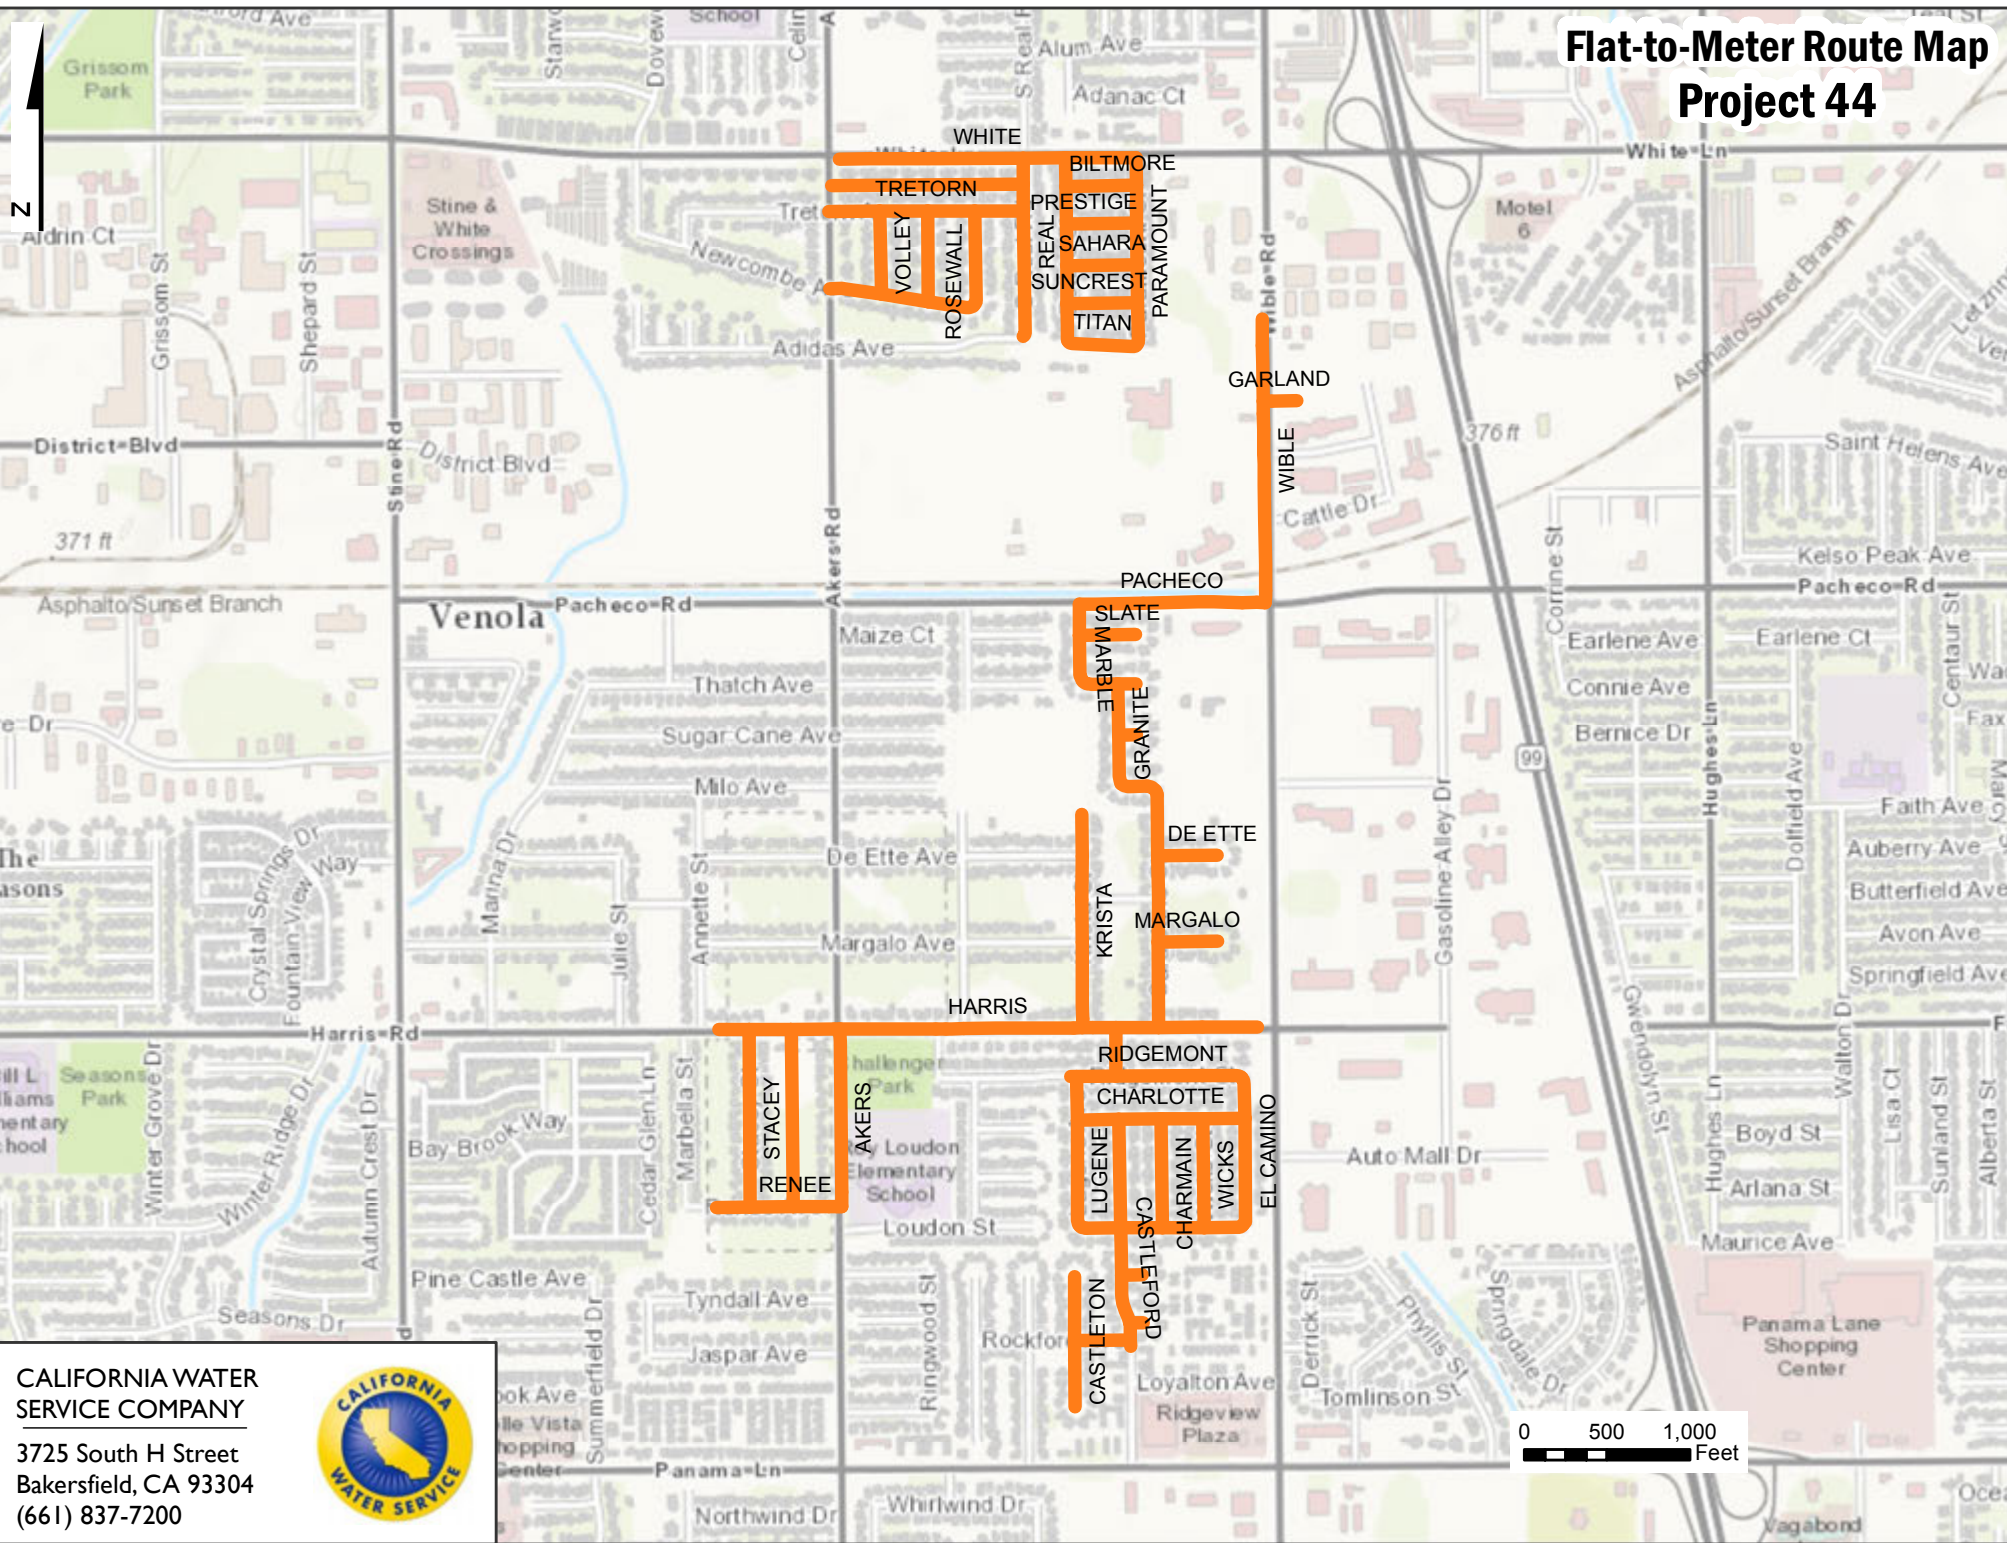

Flat-to-Meter Route Map Project 44

CALIFORNIA WATER SERVICE COMPANY
 3725 South H Street
 Bakersfield, CA 93304
 (661) 837-7200