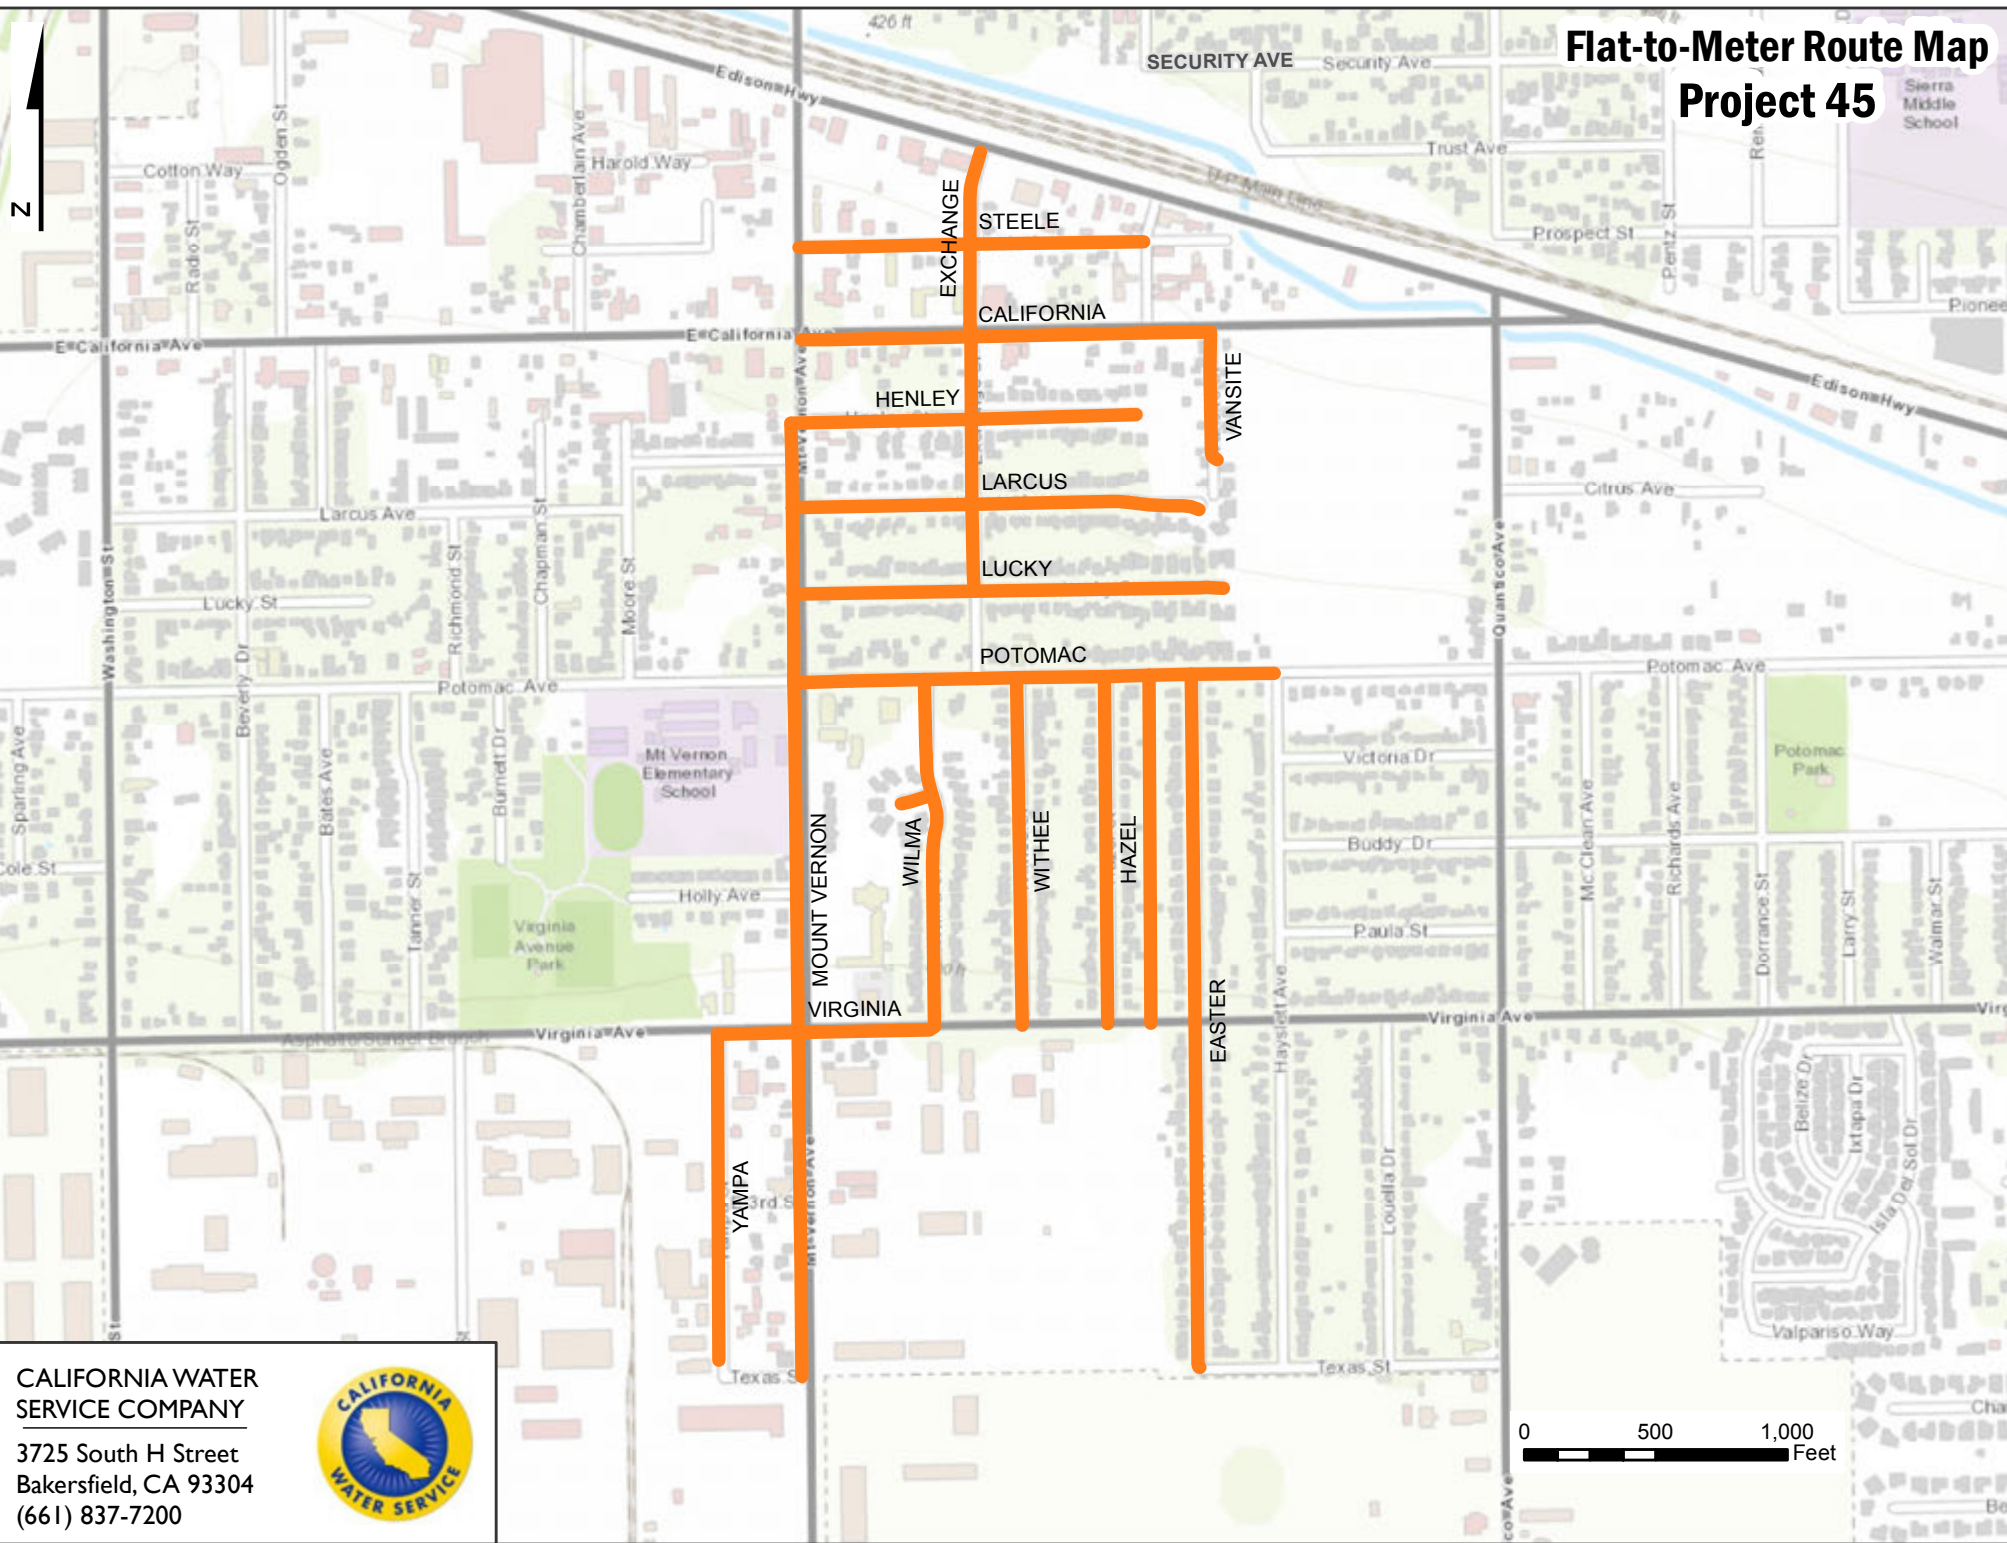

# Flat-to-Meter Route Map Project 45

CALIFORNIA WATER  
SERVICE COMPANY  
3725 South H Street  
Bakersfield, CA 93304  
(661) 837-7200

0 500 1,000  
Feet