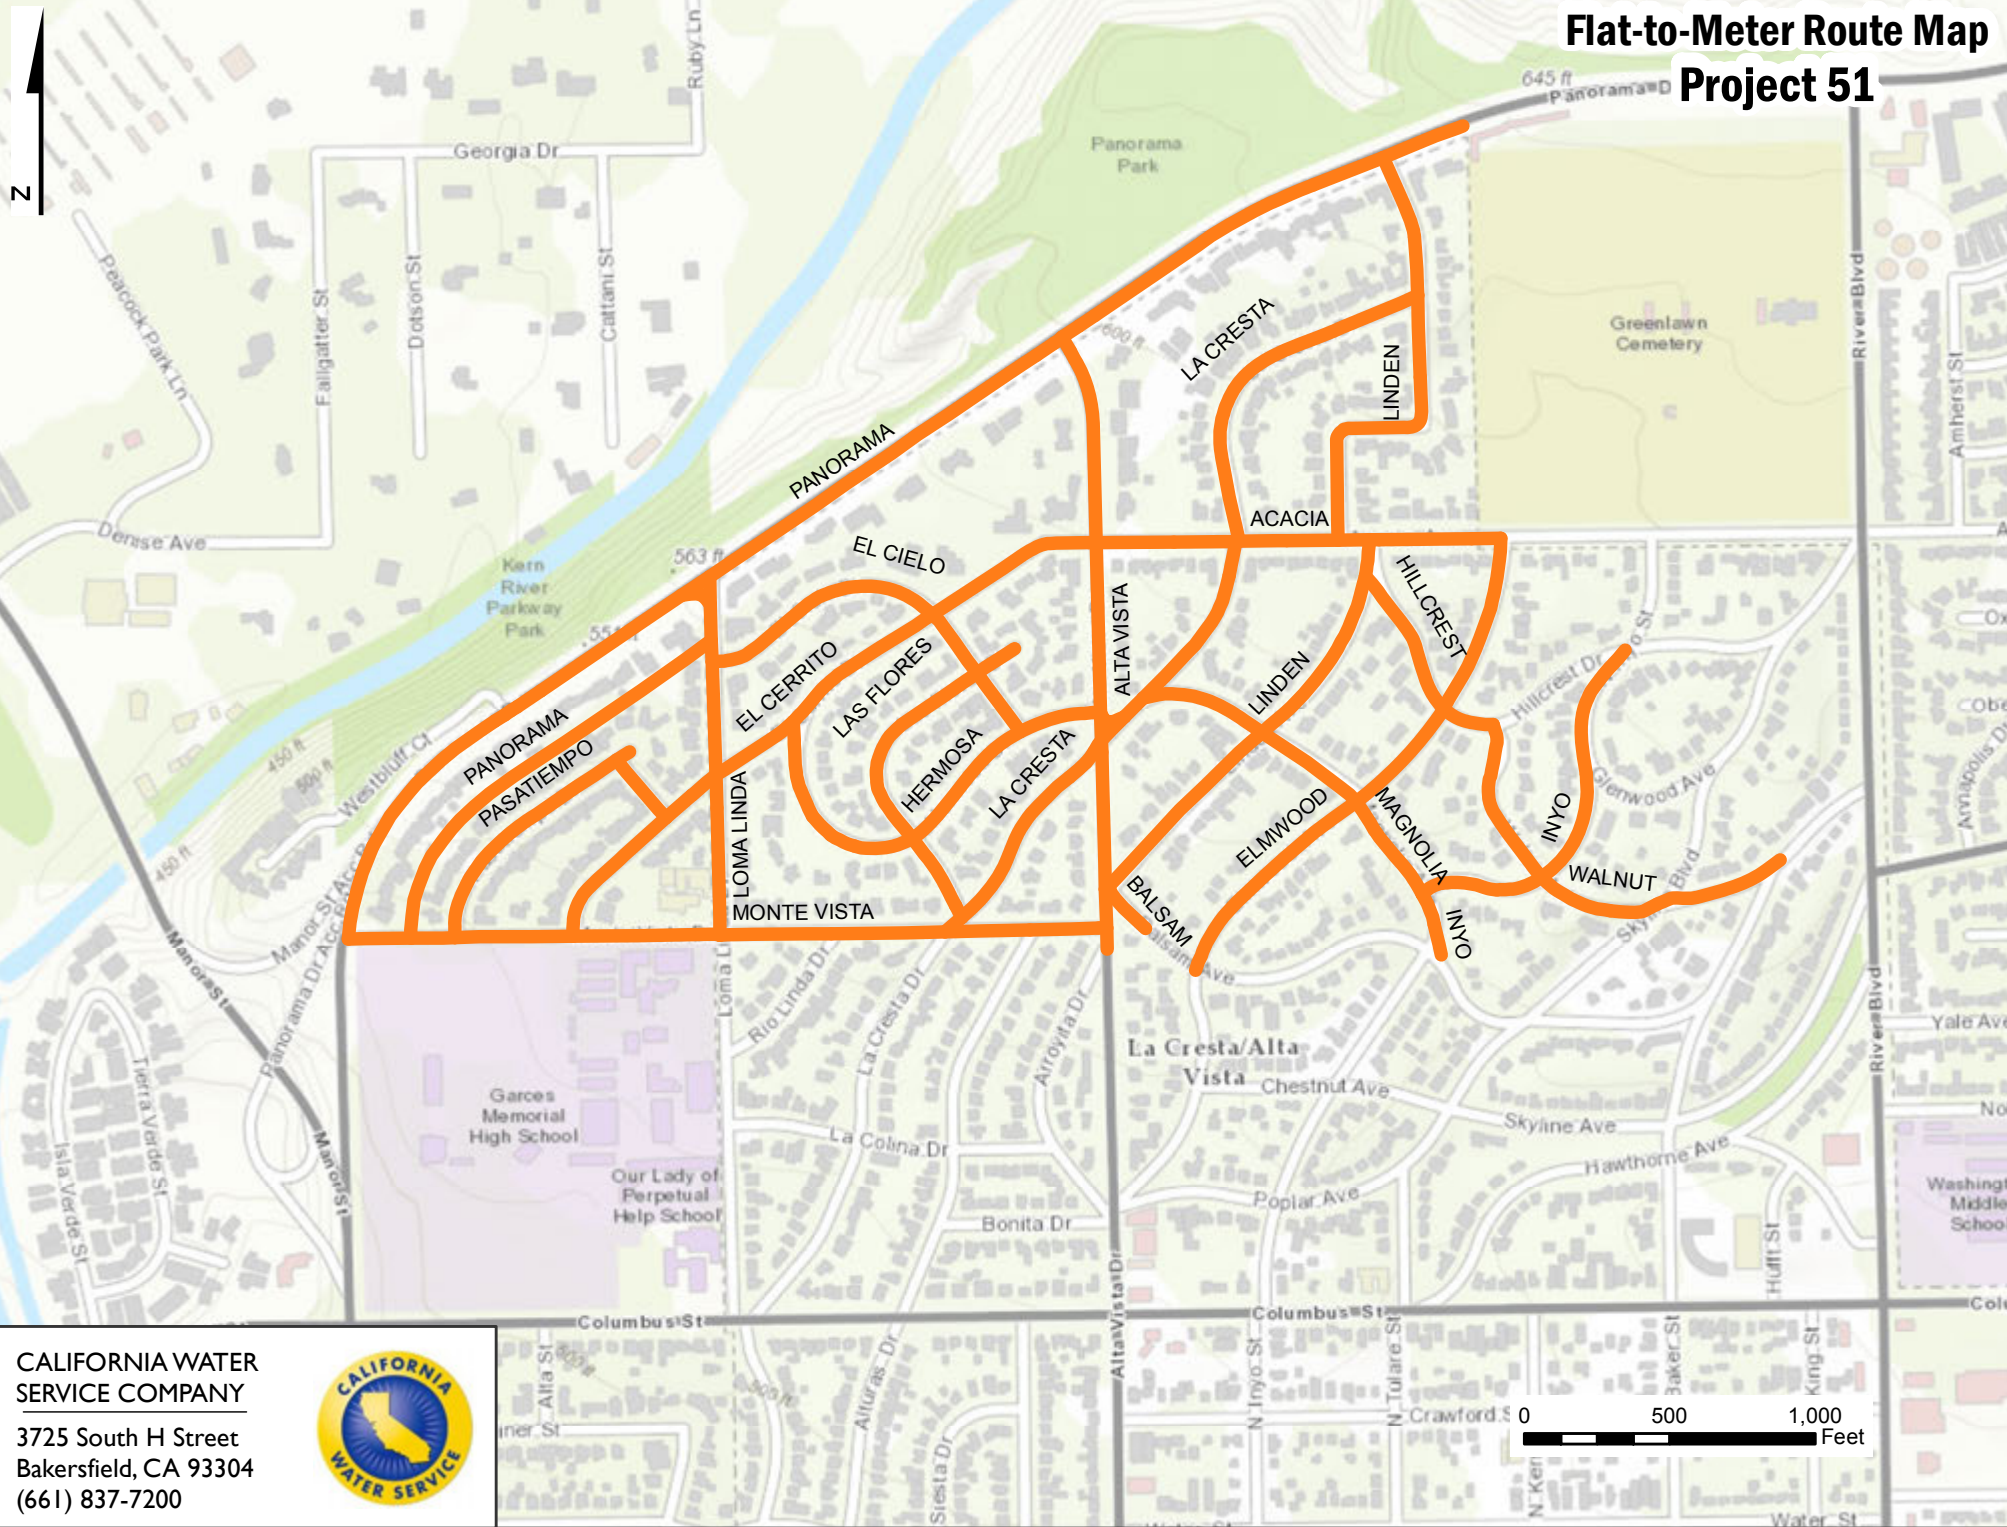

Flat-to-Meter Route Map Project 51

CALIFORNIA WATER SERVICE COMPANY
3725 South H Street
Bakersfield, CA 93304
(661) 837-7200