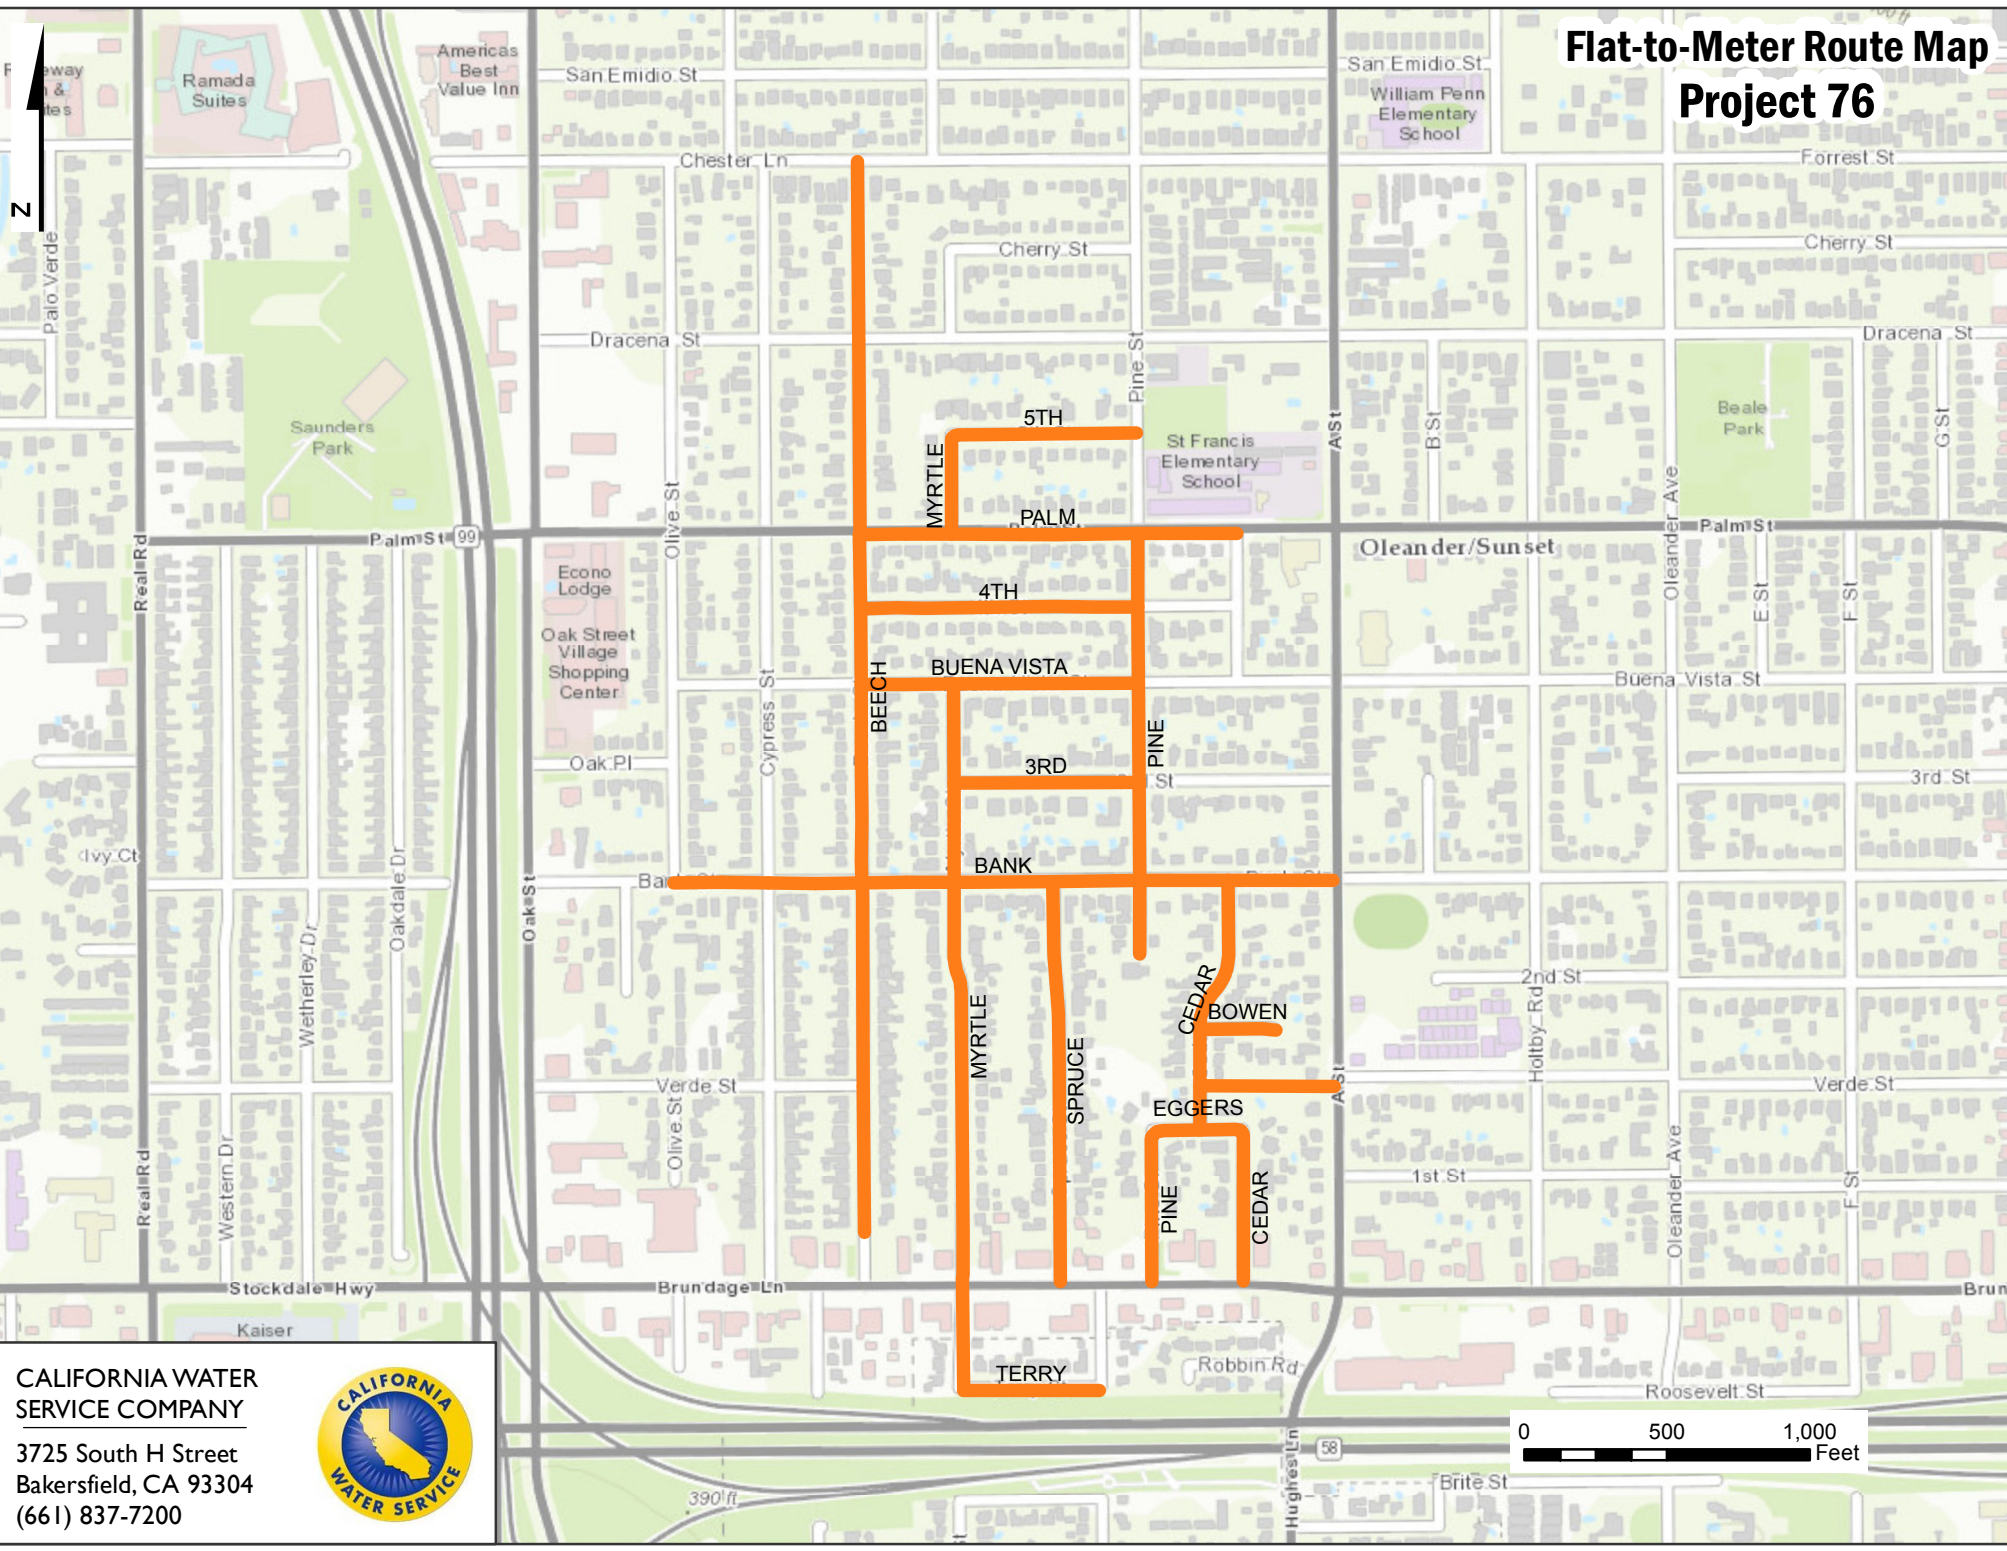

Flat-to-Meter Route Map Project 76

CALIFORNIA WATER SERVICE COMPANY
3725 South H Street
Bakersfield, CA 93304
(661) 837-7200