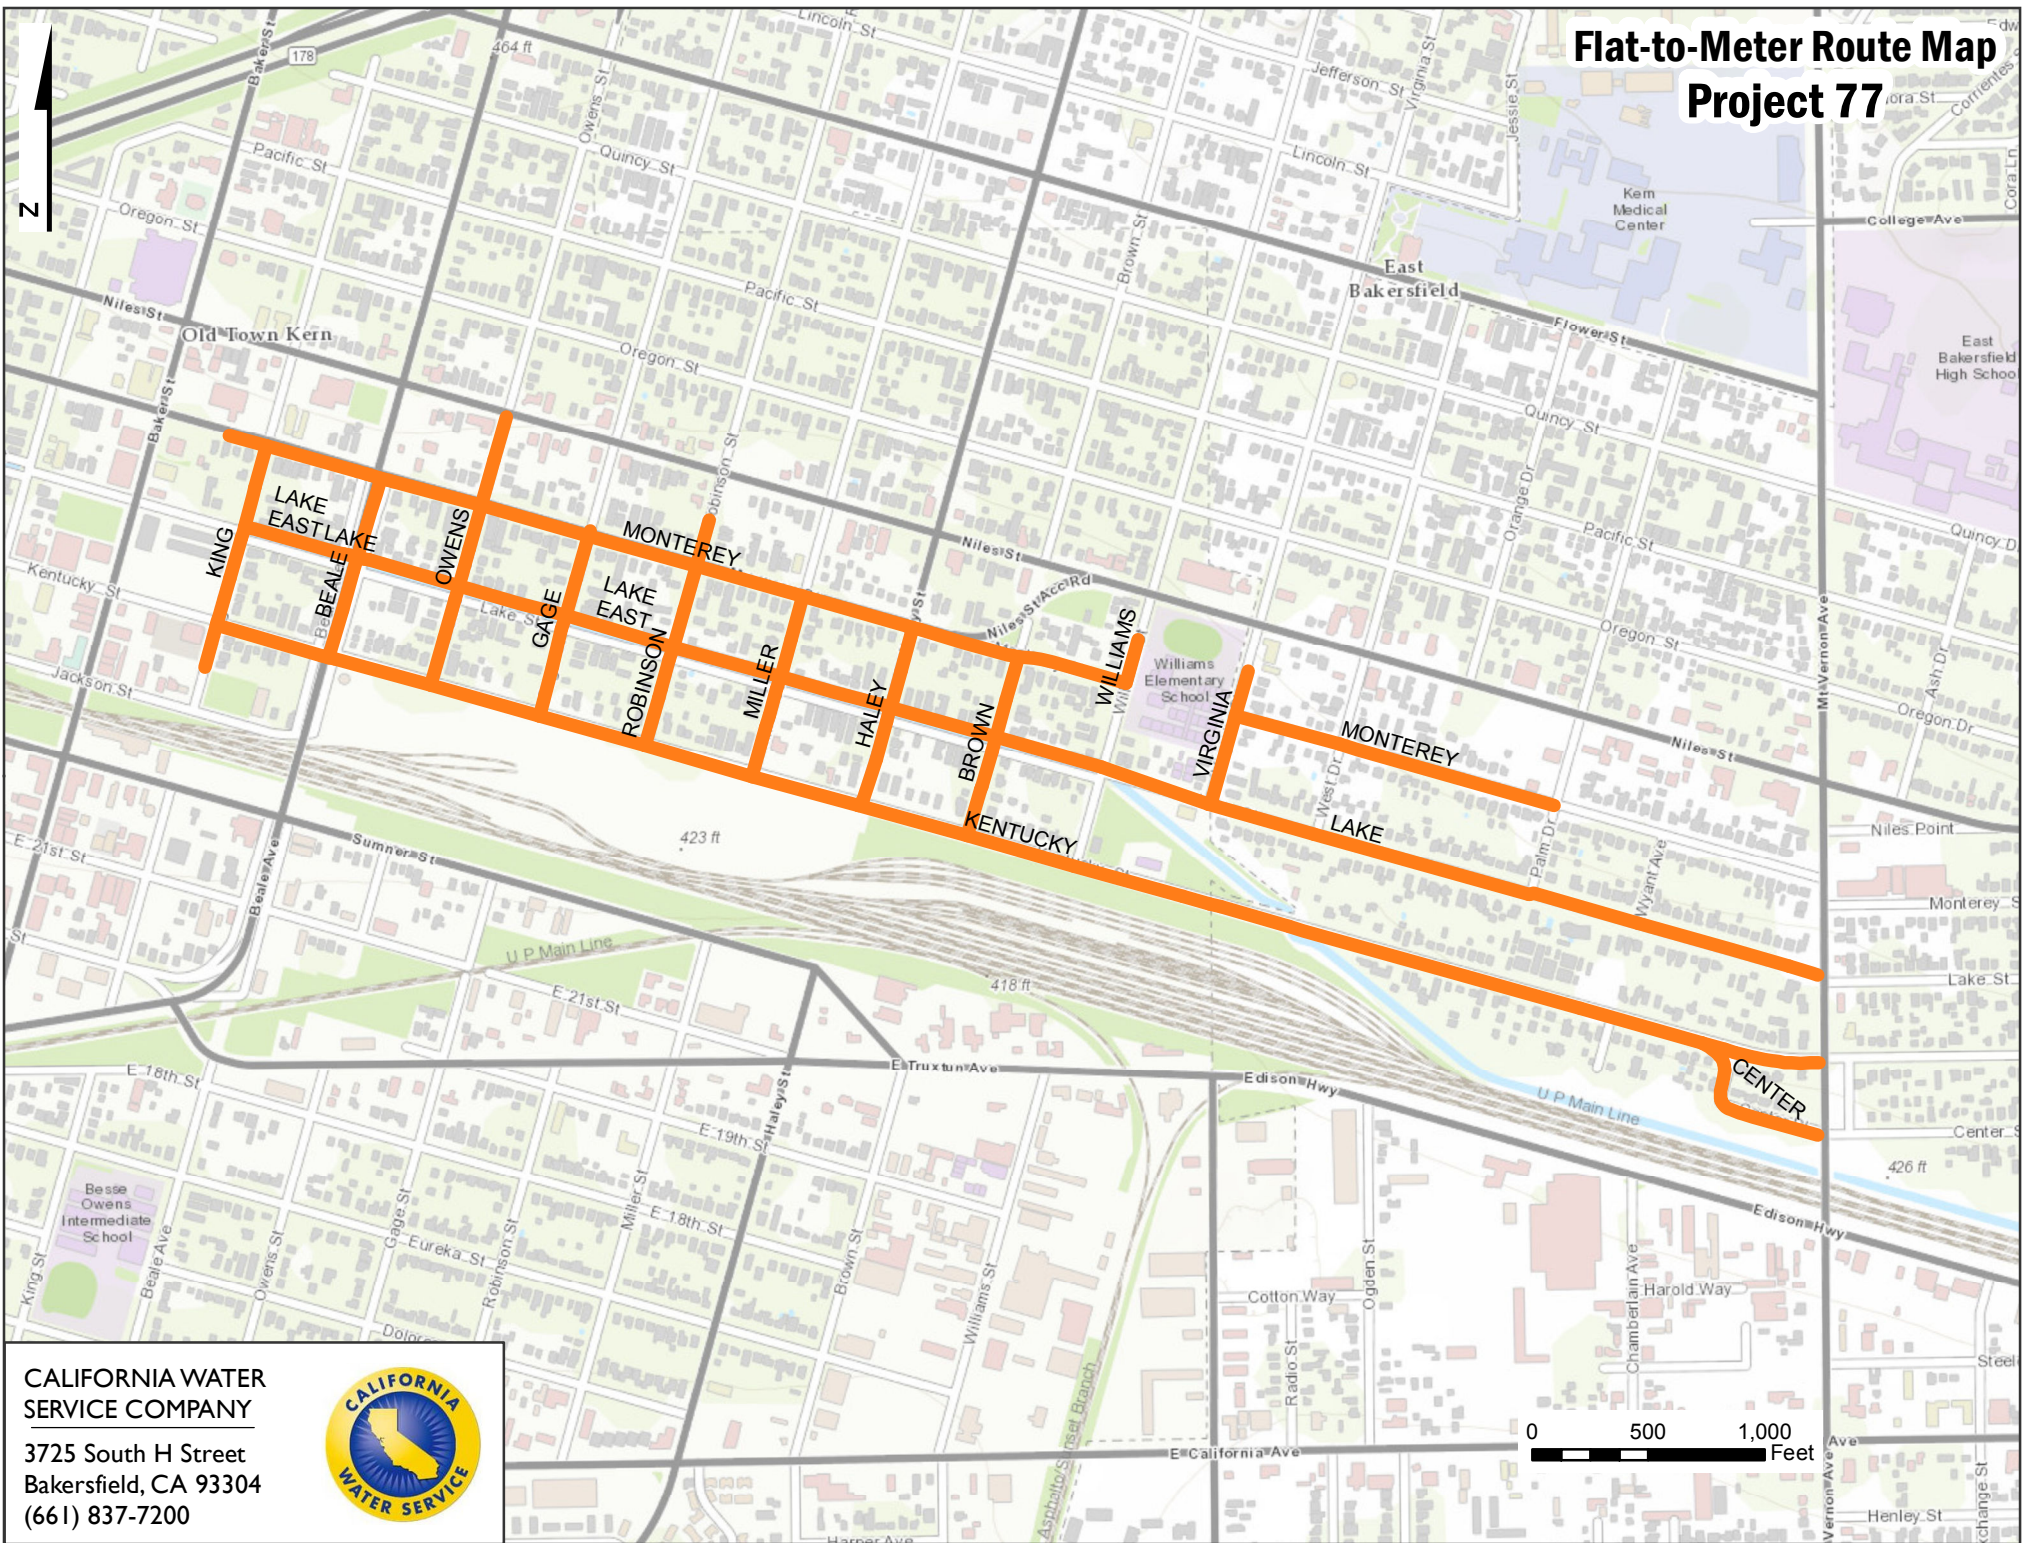

Flat-to-Meter Route Map Project 77

CALIFORNIA WATER SERVICE COMPANY

3725 South H Street
Bakersfield, CA 93304
(661) 837-7200