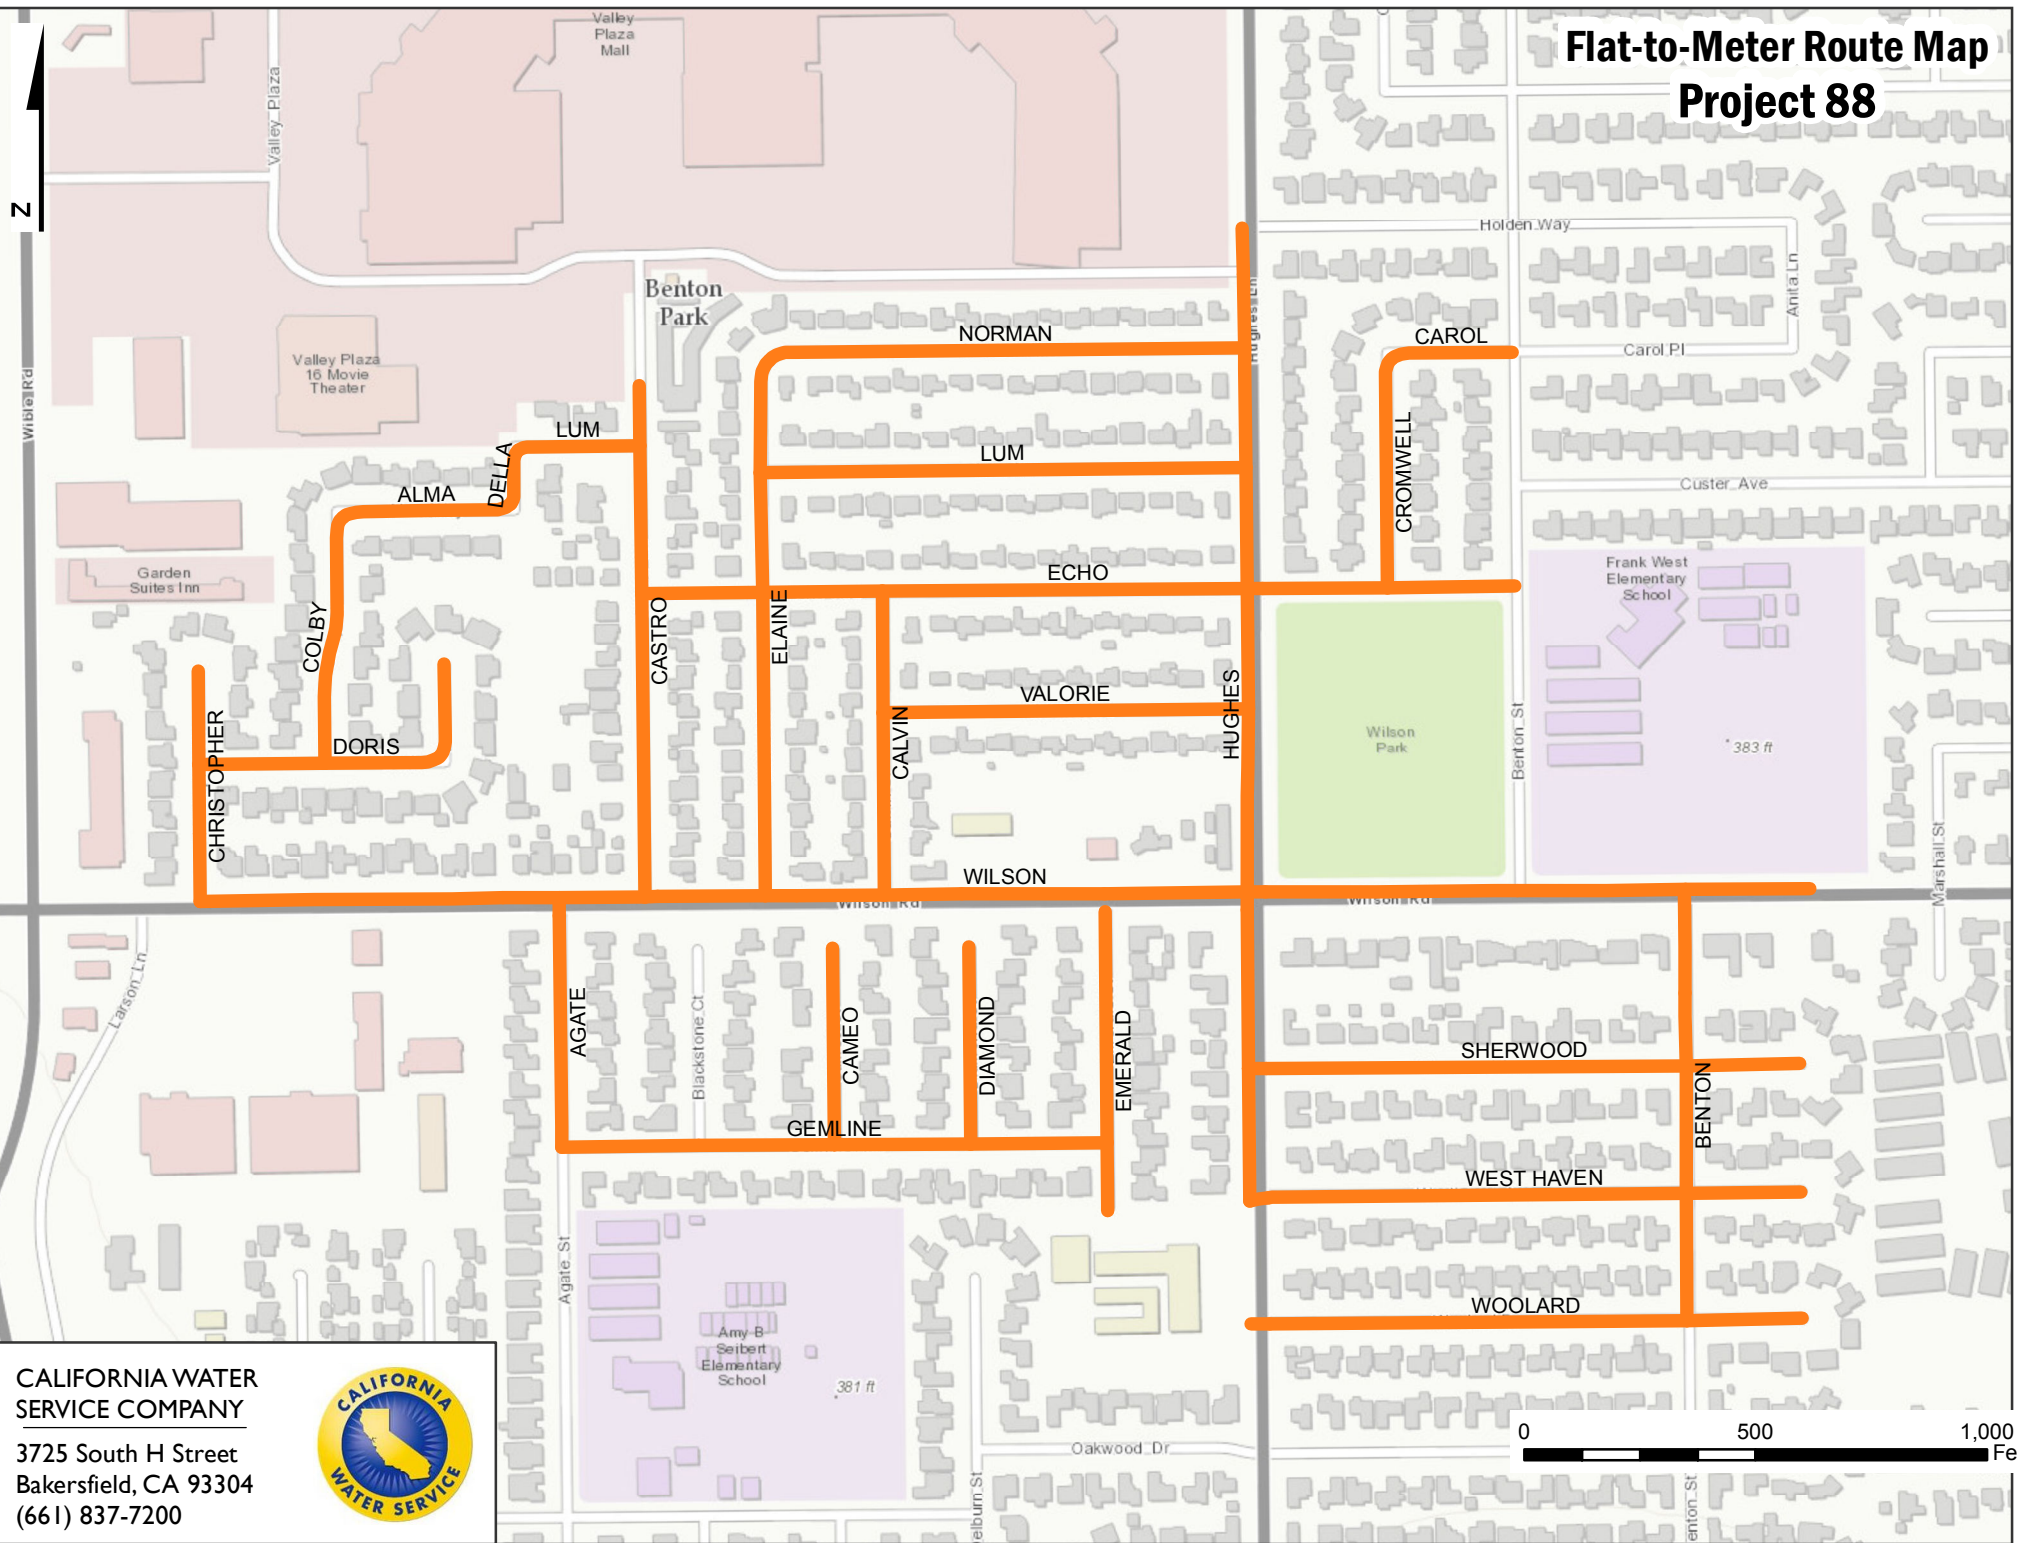

# Flat-to-Meter Route Map Project 88

CALIFORNIA WATER  
SERVICE COMPANY  
3725 South H Street  
Bakersfield, CA 93304  
(661) 837-7200