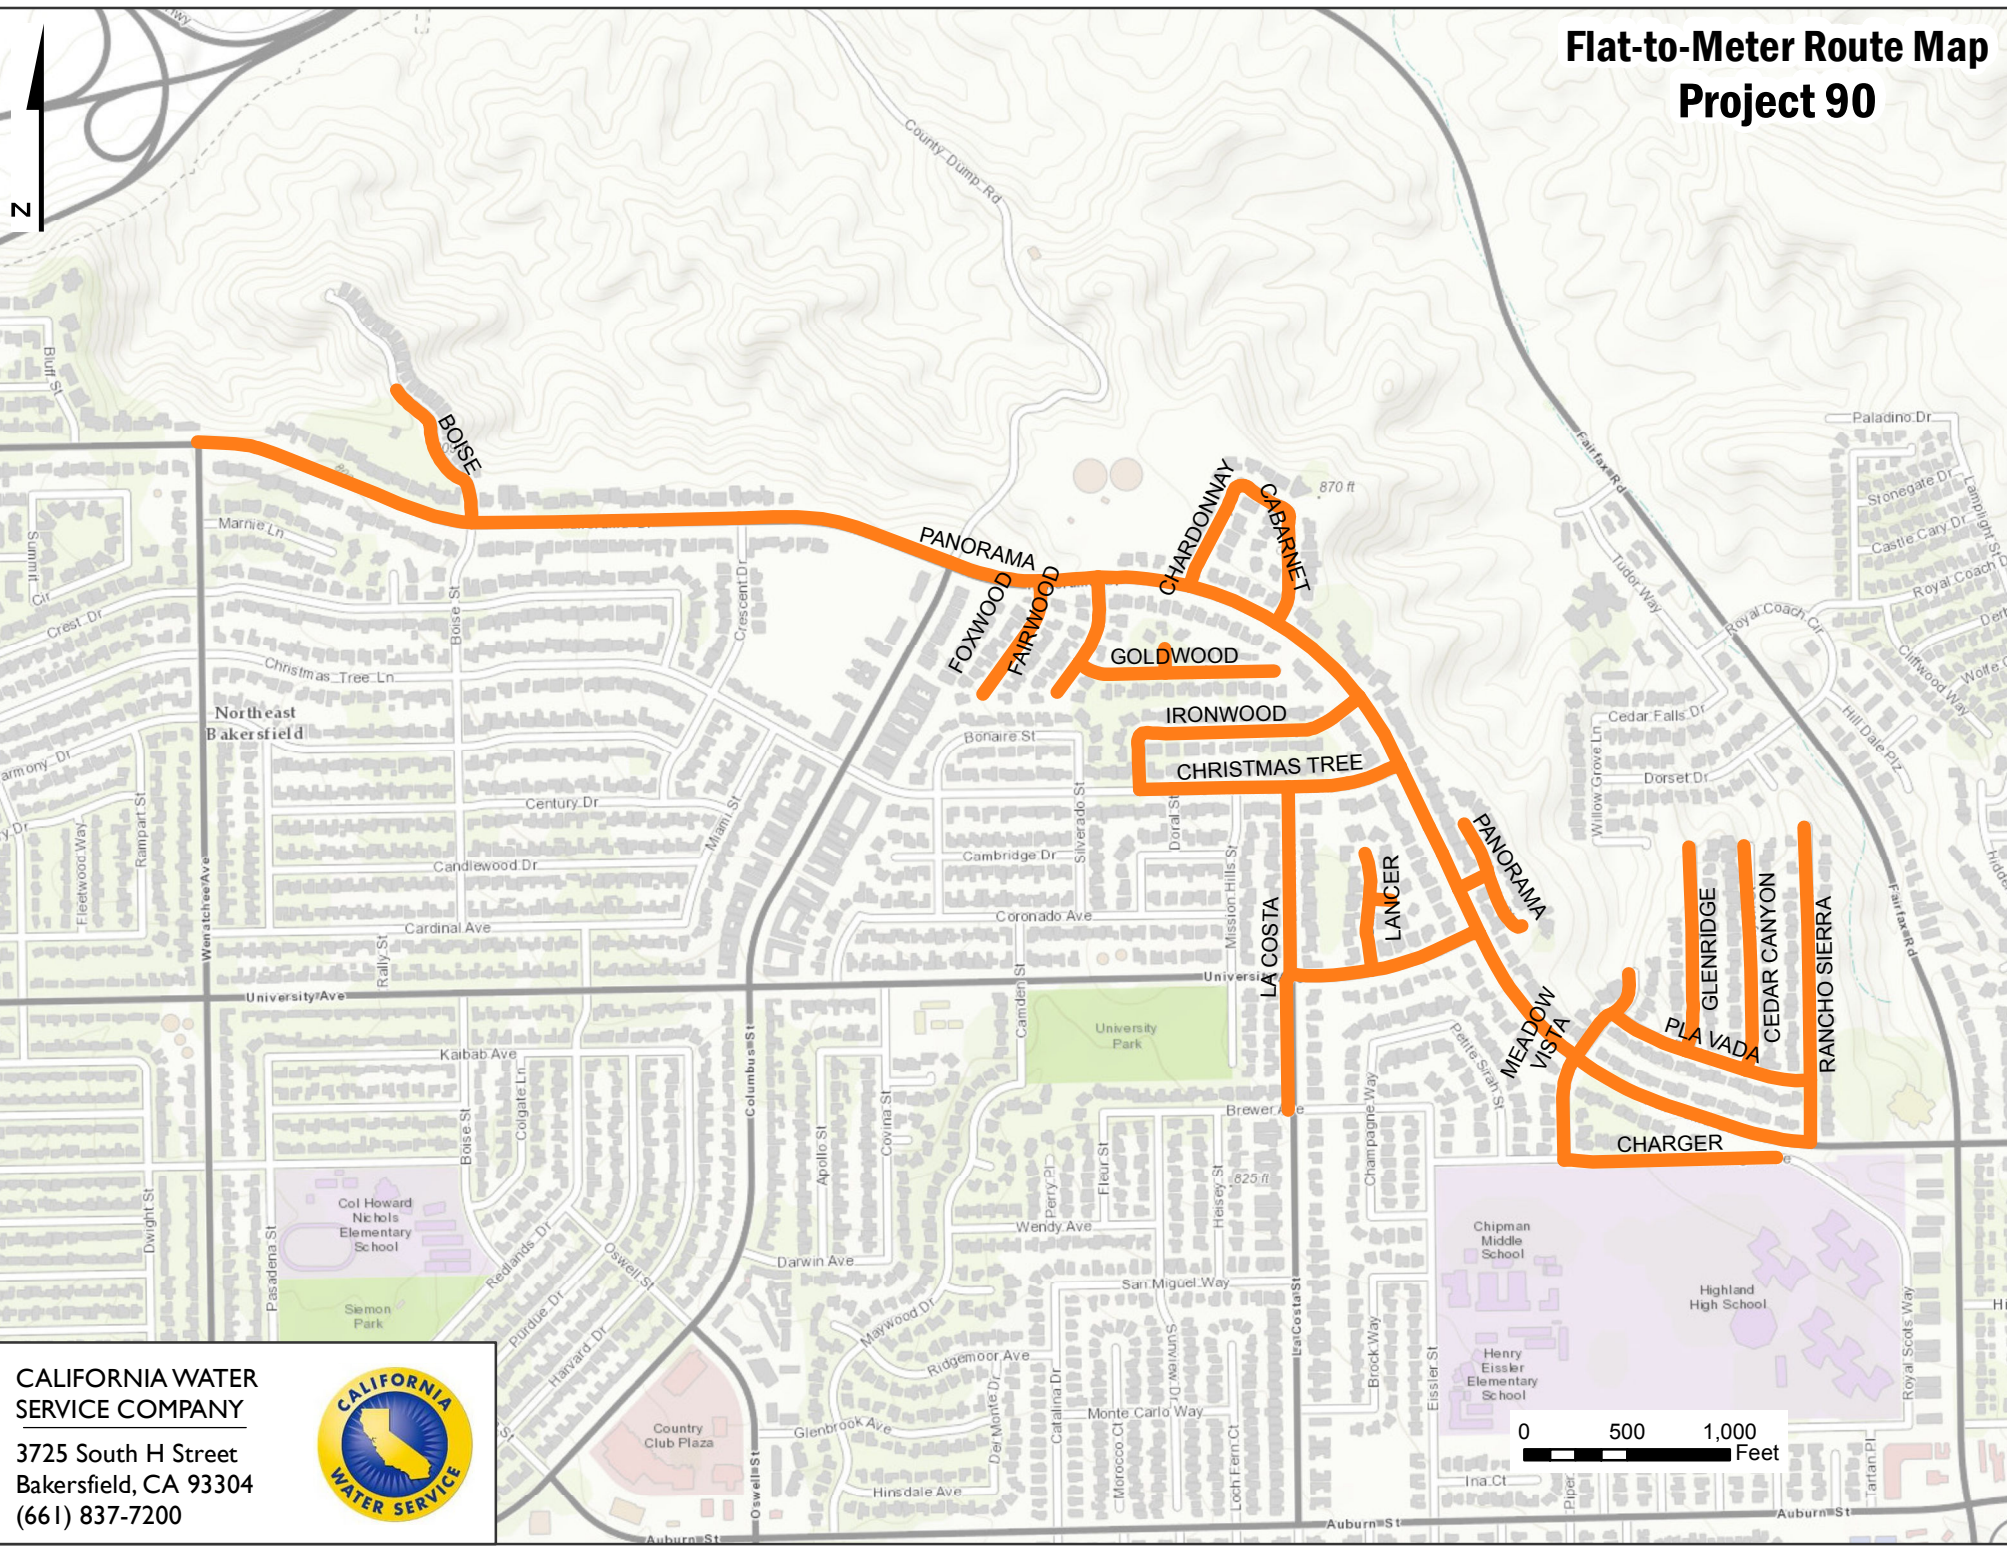

Flat-to-Meter Route Map Project 90

CALIFORNIA WATER SERVICE COMPANY
3725 South H Street
Bakersfield, CA 93304
(661) 837-7200